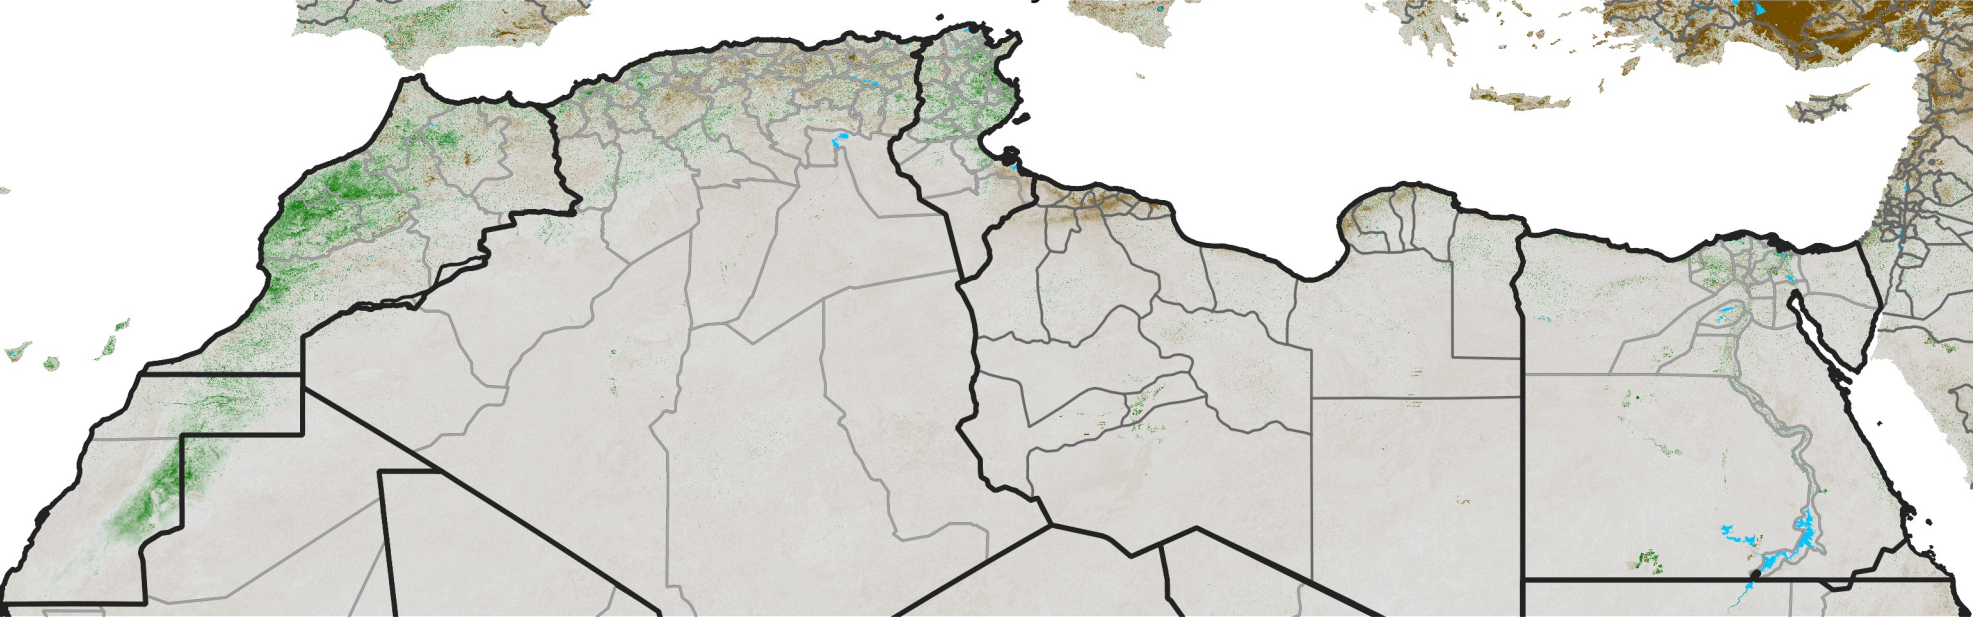

# North Africa NDVI Anomaly

2017 minus mean (2003 - 2022)  
Period 04 / February 01 - 10, 2017

## NDVI Anomaly

< -0.3   -0.2   -0.1   -0.05   0.05   0.1   0.2   >0.3

Negative

No Difference

Positive