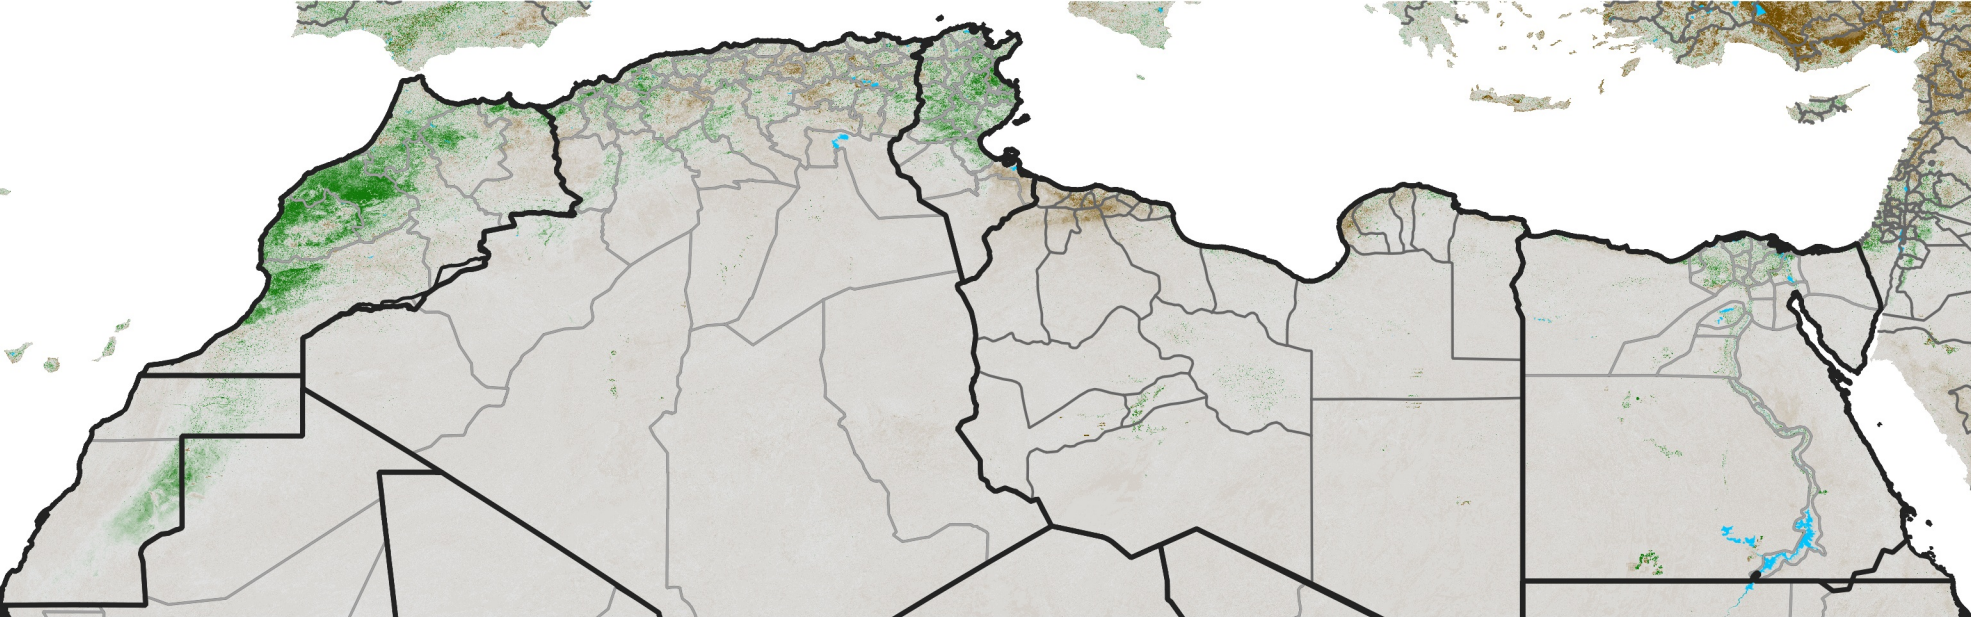

North Africa NDVI Anomaly

2017 minus mean (2003 - 2022)

Period 07 / March 01 - 10, 2017

NDVI Anomaly

< -0.3 -0.2 -0.1 -0.05 0.05 0.1 0.2 >0.3

Negative No Difference Positive