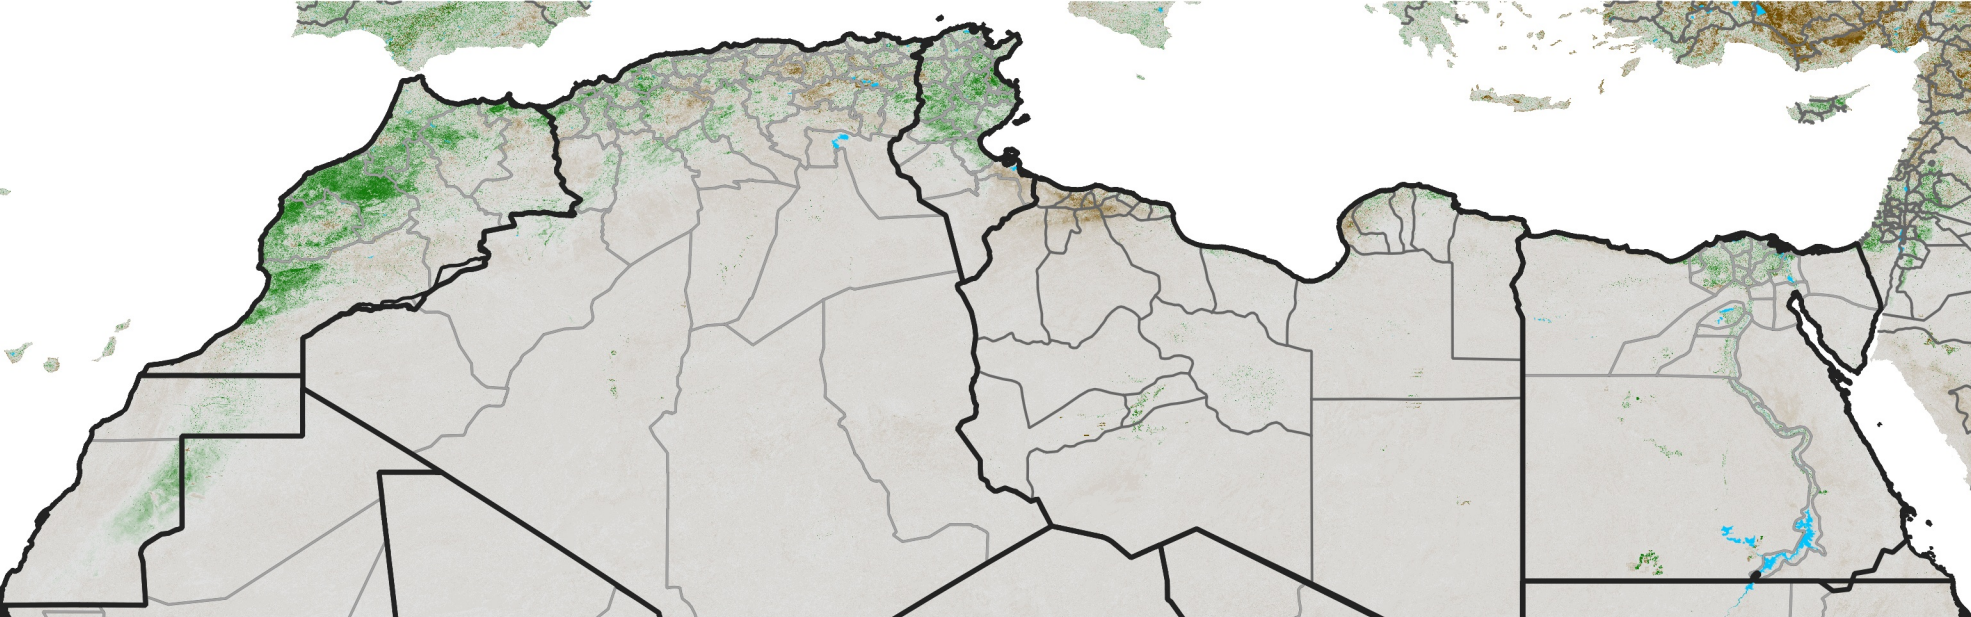

North Africa NDVI Anomaly

2017 minus mean (2003 - 2022)

Period 08 / March 11 - 20, 2017

NDVI Anomaly

< -0.3 -0.2 -0.1 -0.05 0.05 0.1 0.2 >0.3

Negative

No Difference

Positive