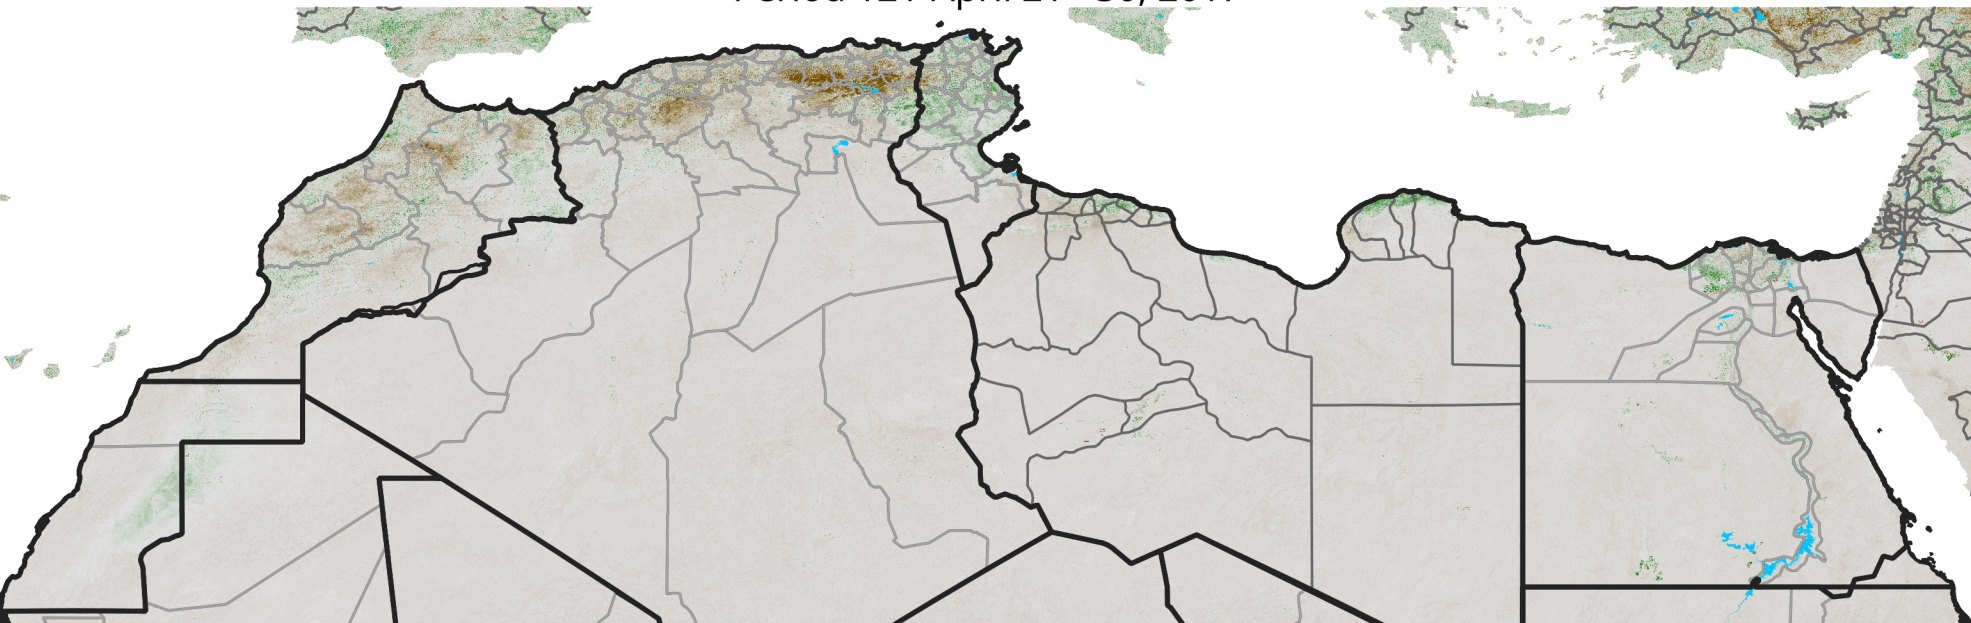

# North Africa NDVI Anomaly

2017 minus mean (2003 - 2022)

Period 12 / April 21 - 30, 2017

## NDVI Anomaly

< -0.3   -0.2   -0.1   -0.05   0.05   0.1   0.2   >0.3

Negative

No Difference

Positive