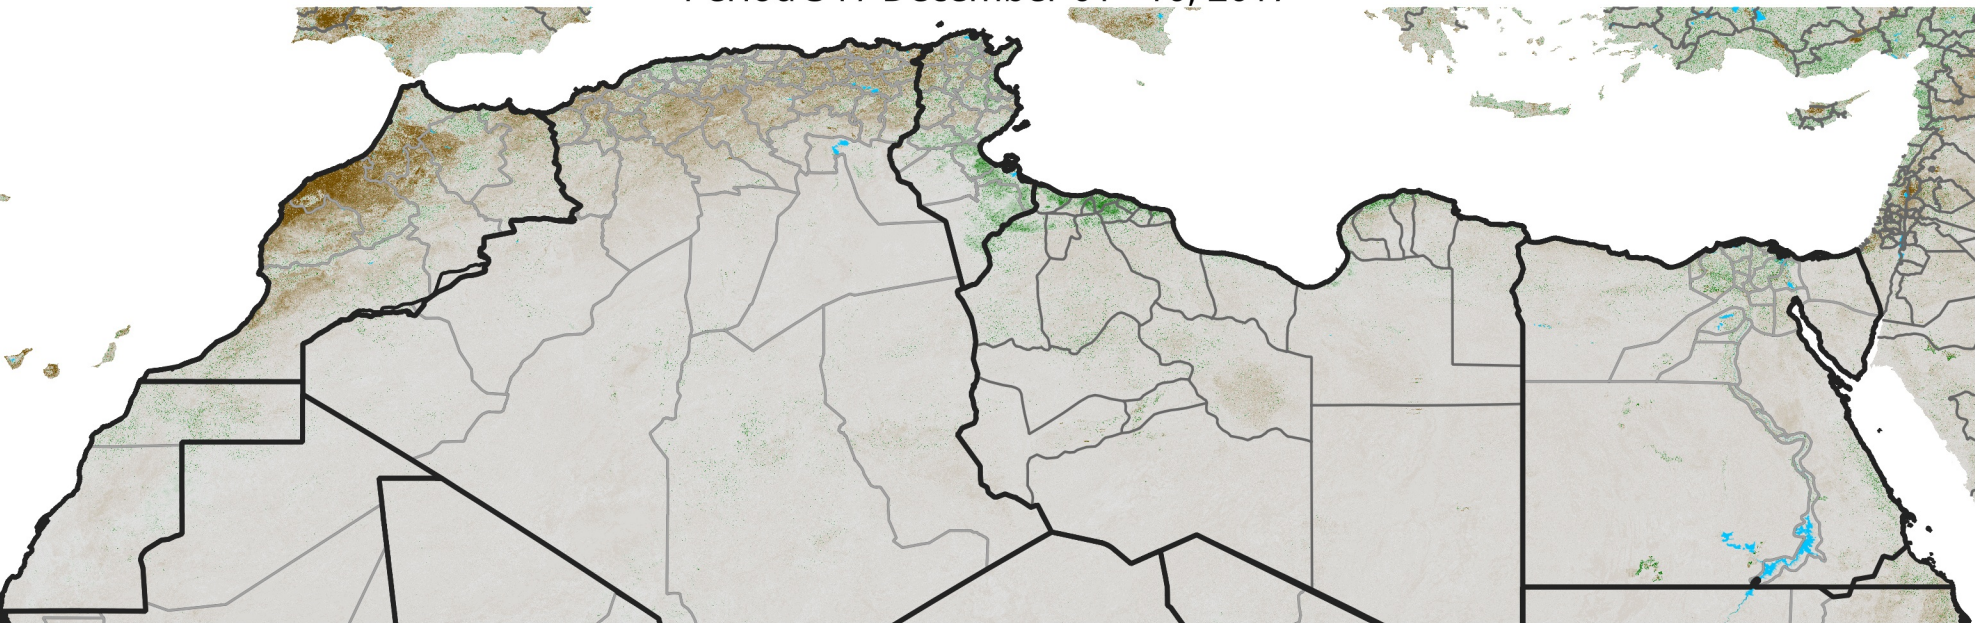

# North Africa NDVI Anomaly

2017 minus mean (2003 - 2022)  
Period 34 / December 01 - 10, 2017

## NDVI Anomaly

< -0.3   -0.2   -0.1   -0.05   0.05   0.1   0.2   >0.3

Negative                      No Difference                      Positive