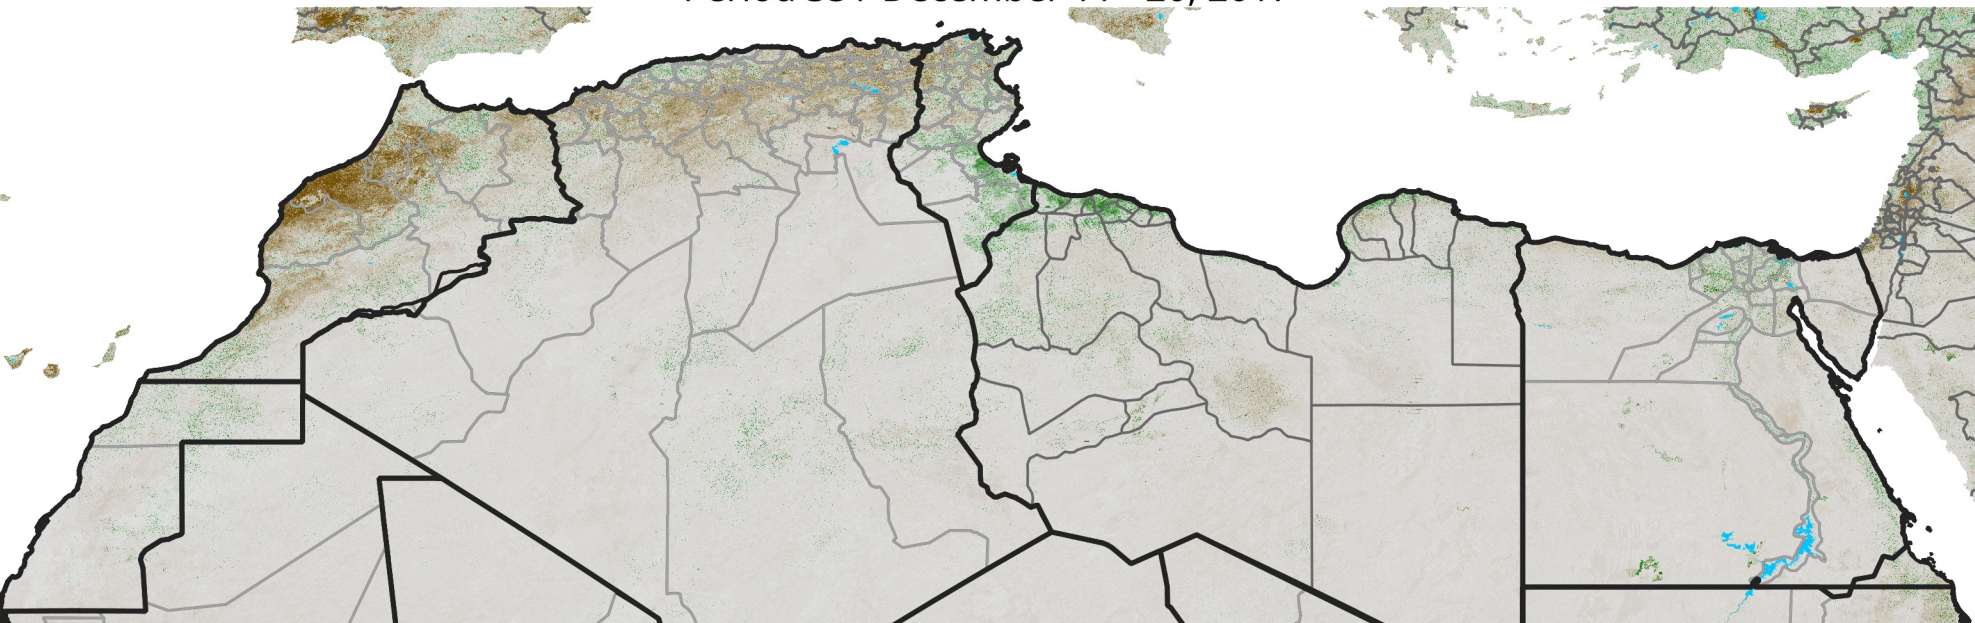

North Africa NDVI Anomaly

2017 minus mean (2003 - 2022)
Period 35 / December 11 - 20, 2017

NDVI Anomaly

< -0.3 -0.2 -0.1 -0.05 0.05 0.1 0.2 >0.3

Negative

No Difference

Positive