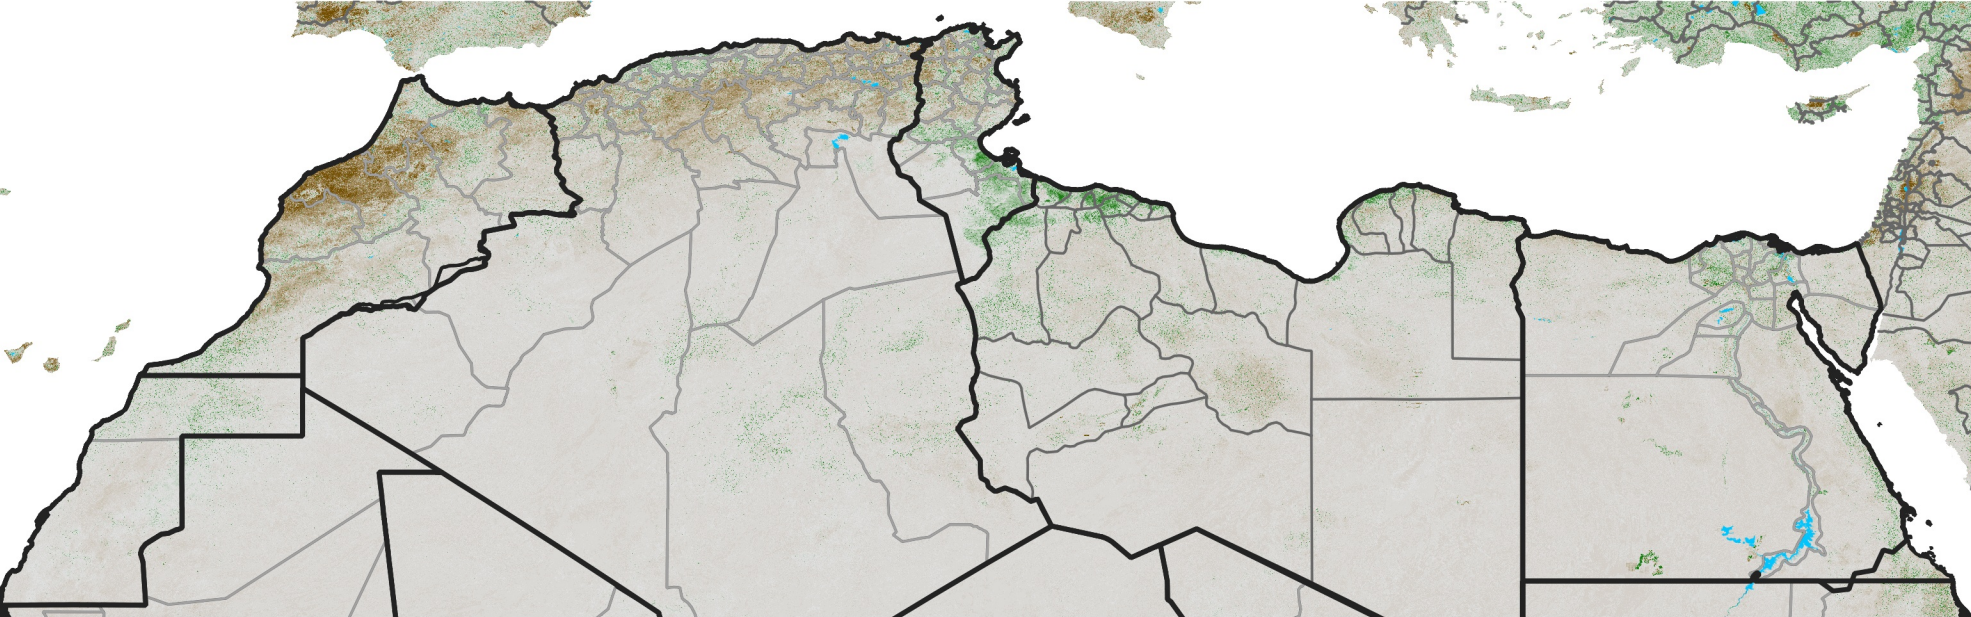

North Africa NDVI Anomaly

2017 minus mean (2003 - 2022)
Period 36 / December 21 - 31, 2017

NDVI Anomaly

< -0.3 -0.2 -0.1 -0.05 0.05 0.1 0.2 >0.3

Negative

No Difference

Positive