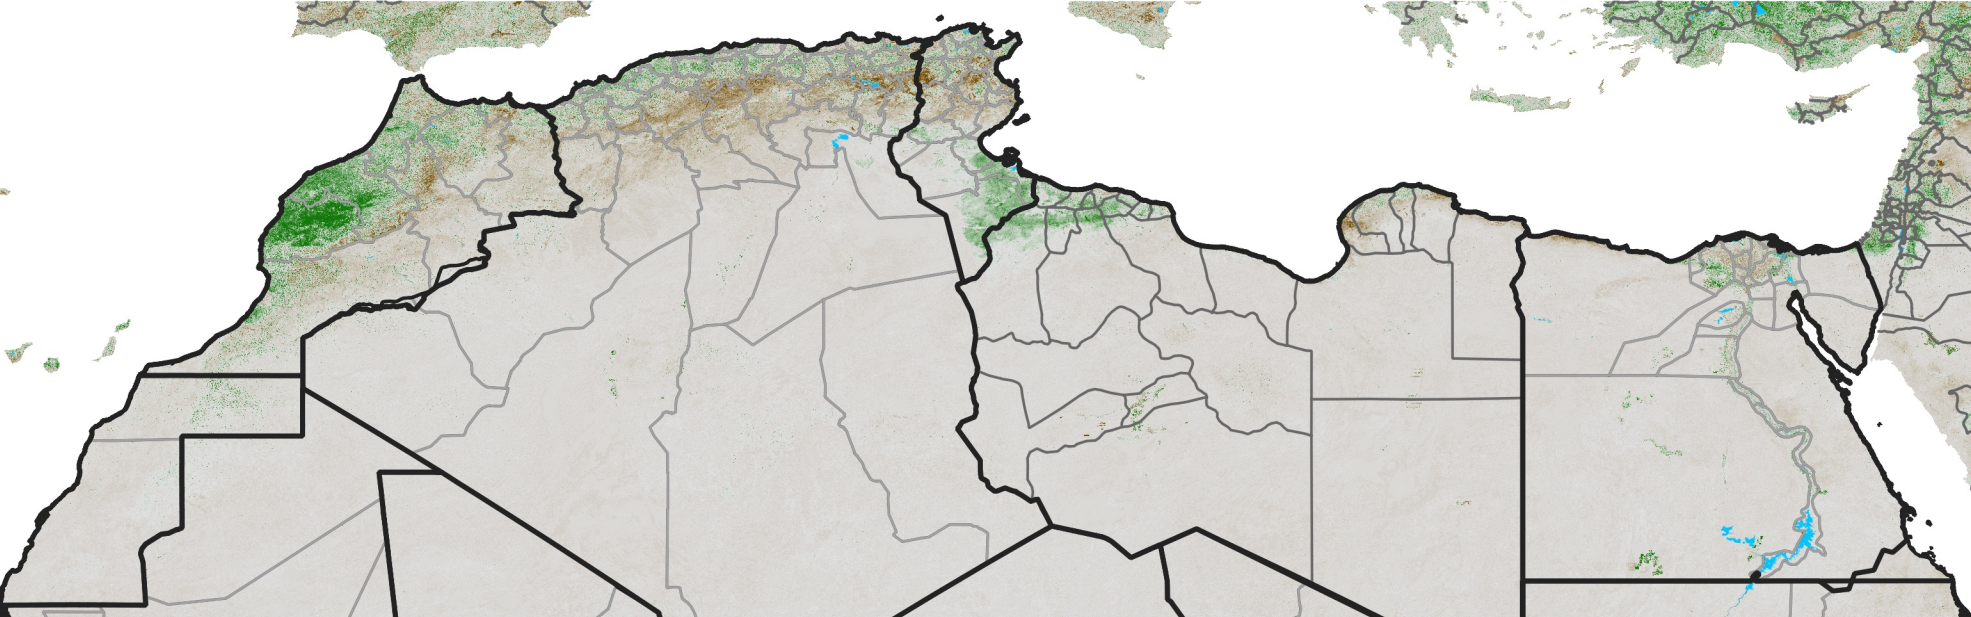

North Africa NDVI Anomaly

2018 minus mean (2003 - 2022)

Period 07 / March 01 - 10, 2018

NDVI Anomaly

< -0.3 -0.2 -0.1 -0.05 0.05 0.1 0.2 >0.3

Negative

No Difference

Positive