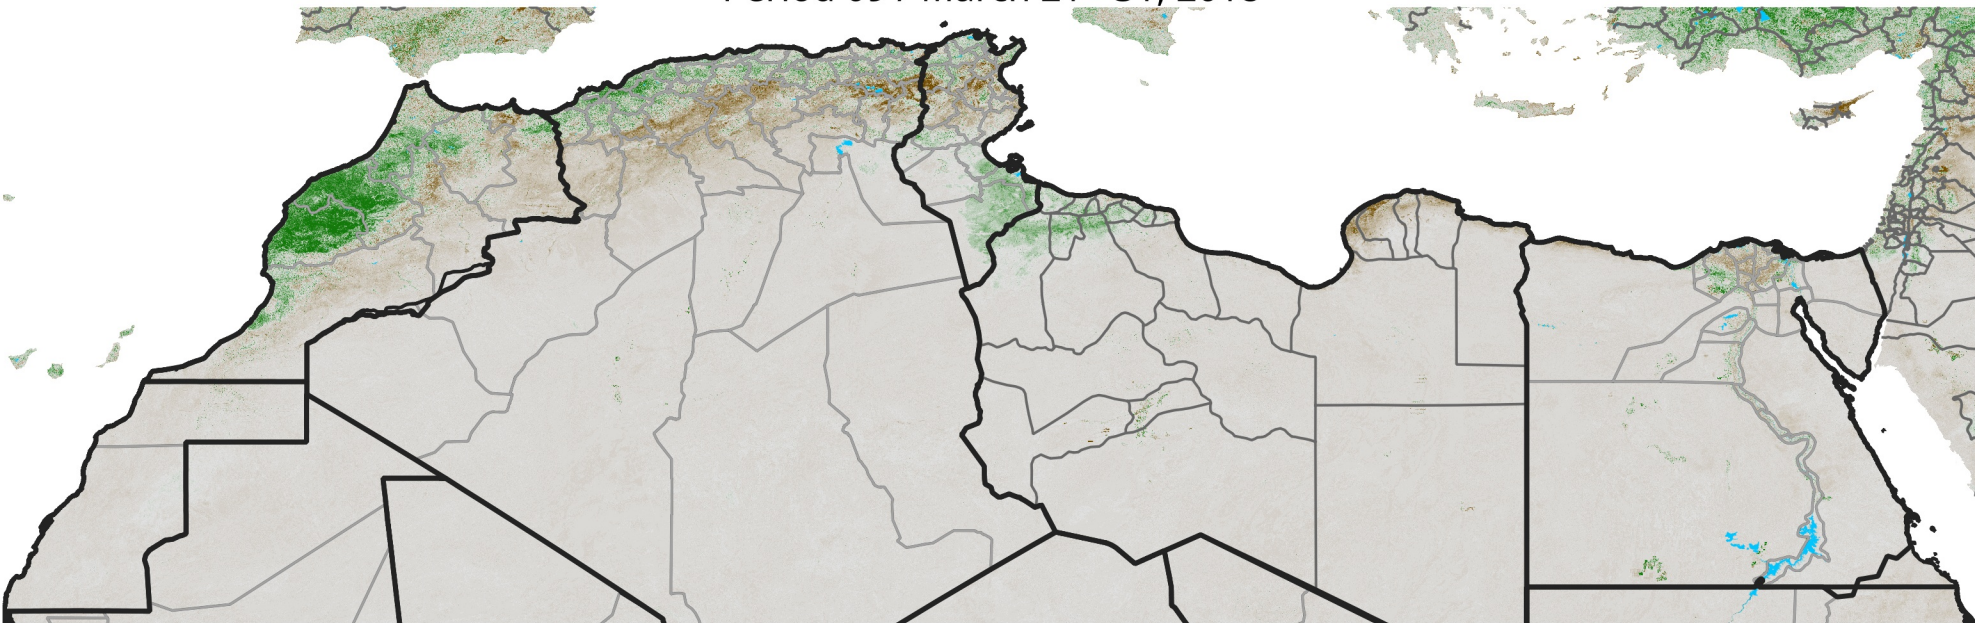

North Africa NDVI Anomaly

2018 minus mean (2003 - 2022)

Period 09 / March 21 - 31, 2018

NDVI Anomaly

< -0.3 -0.2 -0.1 -0.05 0.05 0.1 0.2 >0.3

Negative

No Difference

Positive