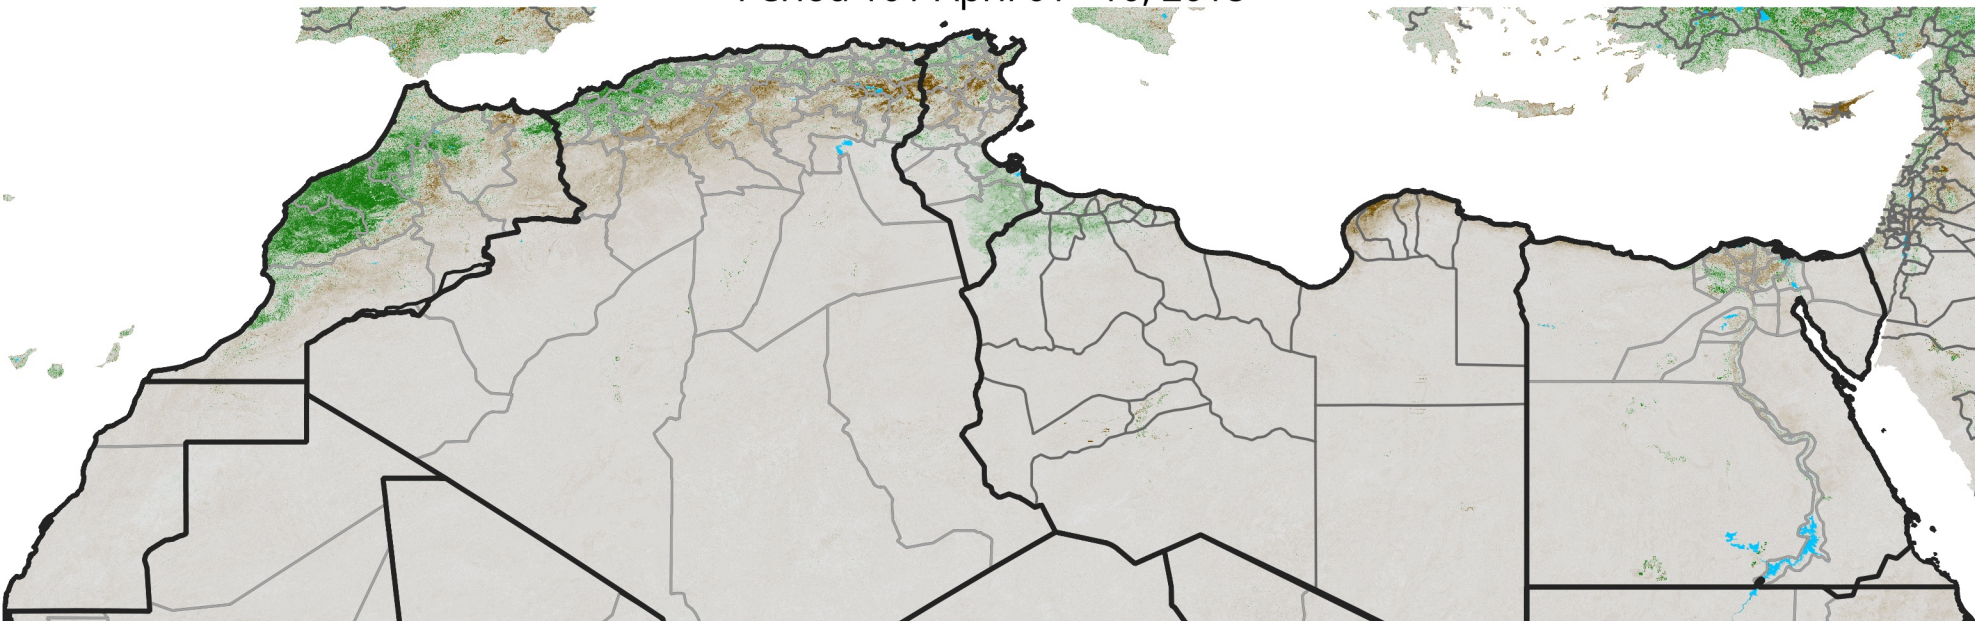

# North Africa NDVI Anomaly

2018 minus mean (2003 - 2022)

Period 10 / April 01 - 10, 2018

## NDVI Anomaly

< -0.3   -0.2   -0.1   -0.05   0.05   0.1   0.2   >0.3

Negative

No Difference

Positive