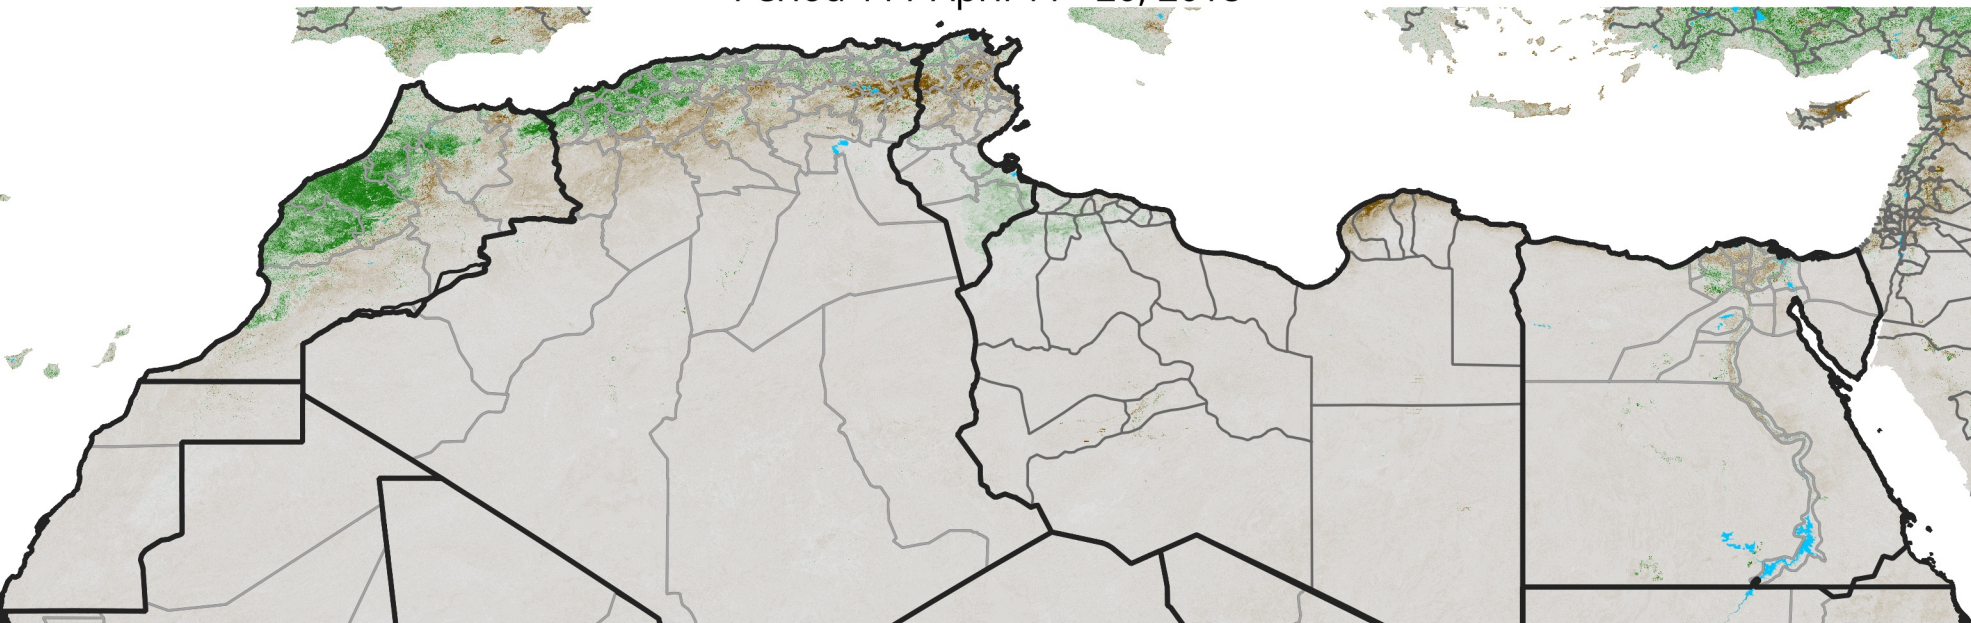

# North Africa NDVI Anomaly

2018 minus mean (2003 - 2022)

Period 11 / April 11 - 20, 2018

## NDVI Anomaly

< -0.3   -0.2   -0.1   -0.05   0.05   0.1   0.2   >0.3

Negative

No Difference

Positive