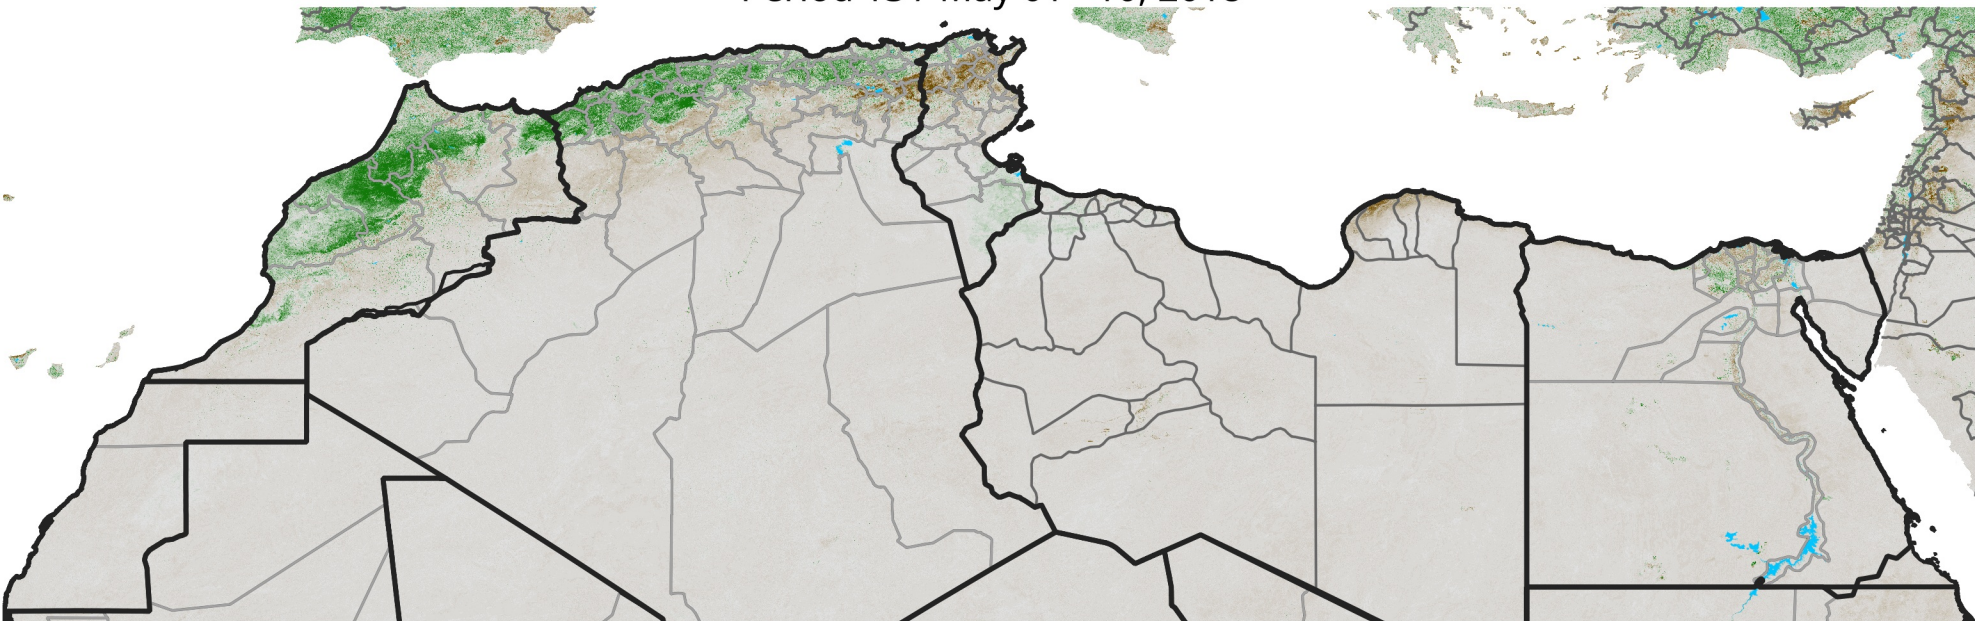

North Africa NDVI Anomaly

2018 minus mean (2003 - 2022)

Period 13 / May 01 - 10, 2018

NDVI Anomaly

< -0.3 -0.2 -0.1 -0.05 0.05 0.1 0.2 >0.3

Negative

No Difference

Positive