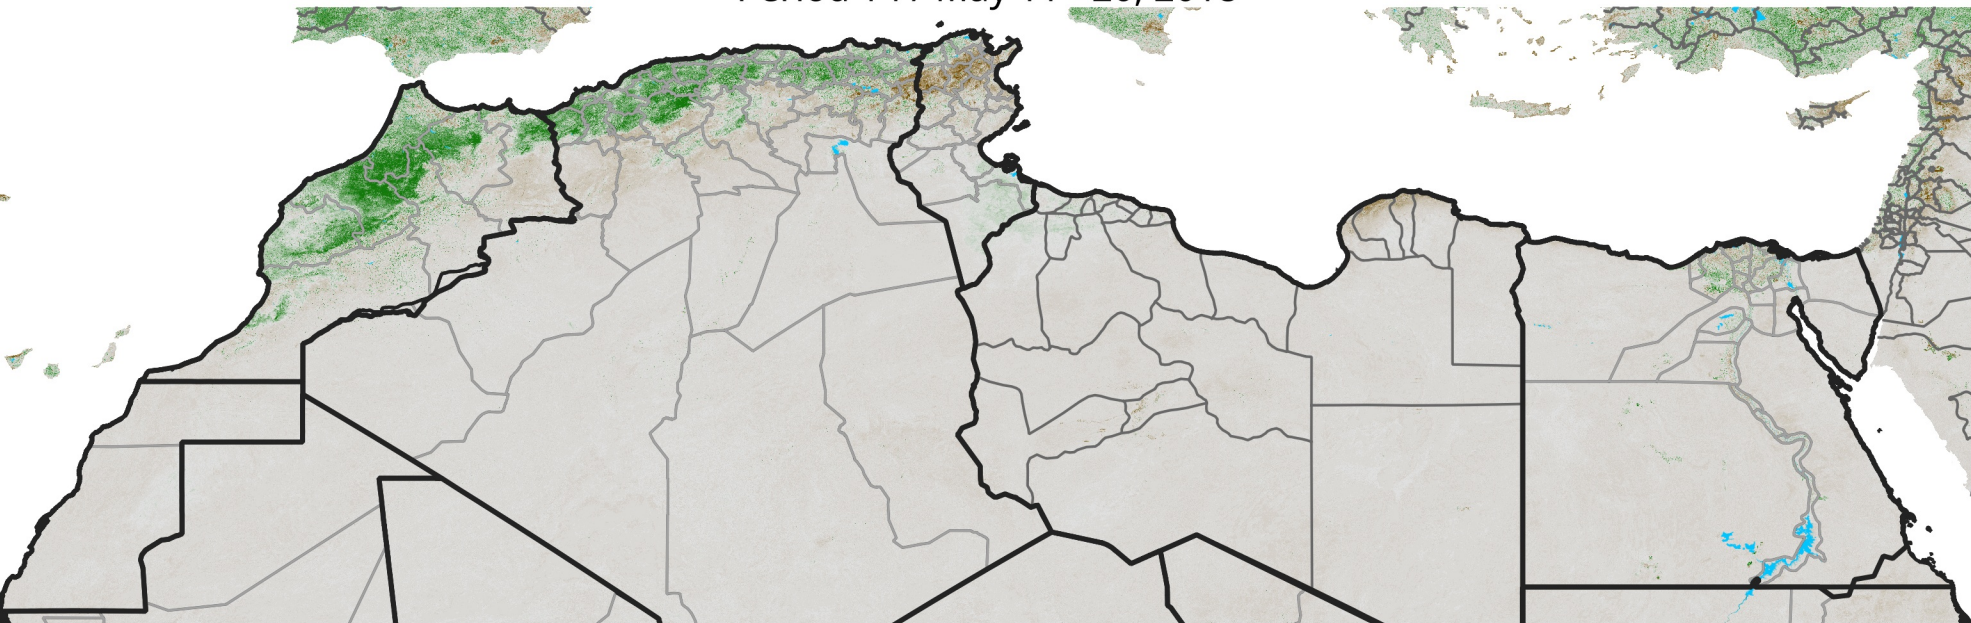

# North Africa NDVI Anomaly

2018 minus mean (2003 - 2022)

Period 14 / May 11 - 20, 2018

## NDVI Anomaly

< -0.3   -0.2   -0.1   -0.05   0.05   0.1   0.2   >0.3

Negative

No Difference

Positive