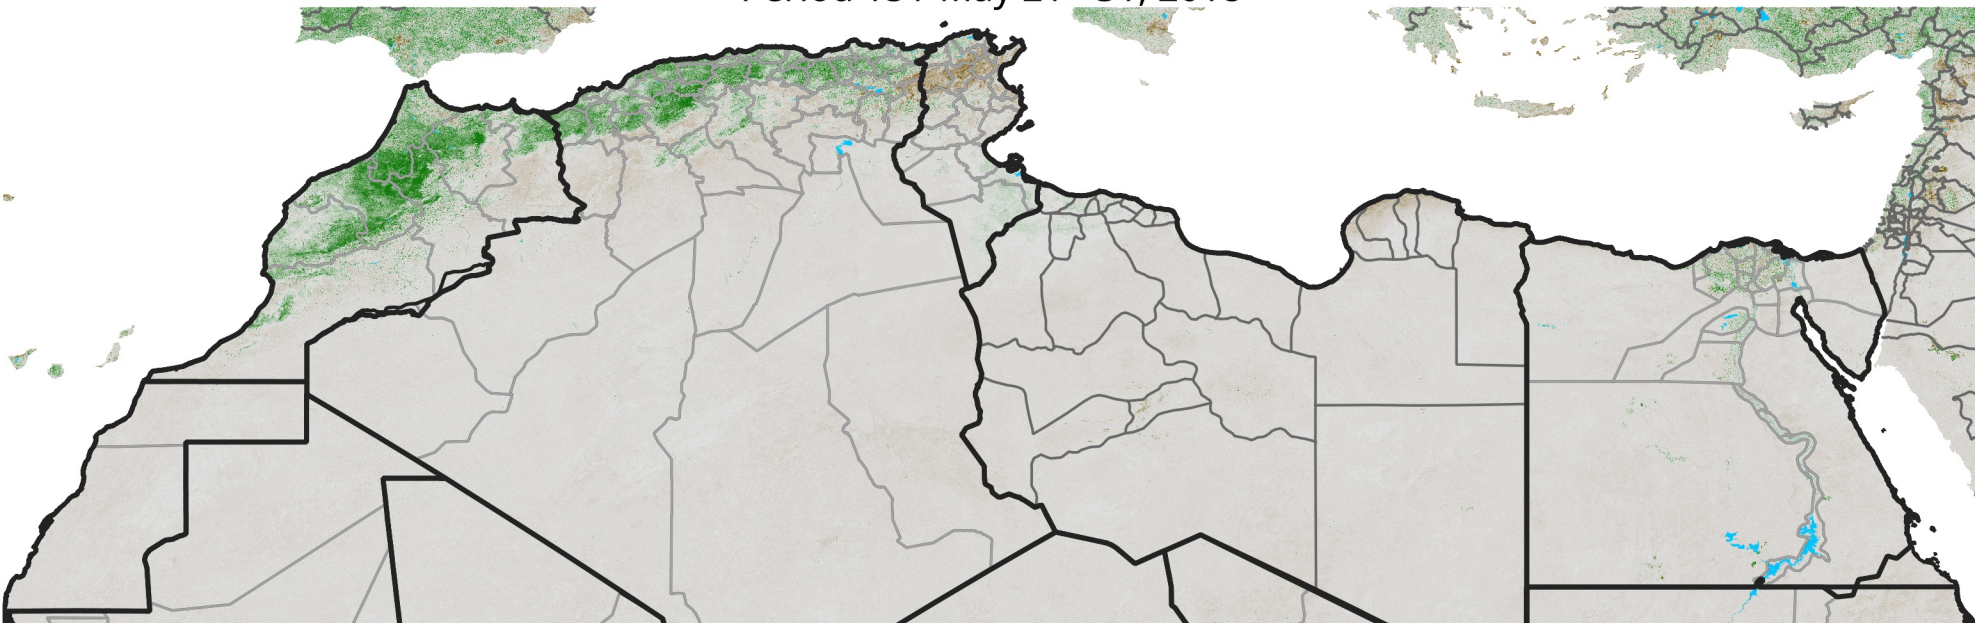

North Africa NDVI Anomaly

2018 minus mean (2003 - 2022)

Period 15 / May 21 - 31, 2018

NDVI Anomaly

< -0.3 -0.2 -0.1 -0.05 0.05 0.1 0.2 >0.3

Negative

No Difference

Positive