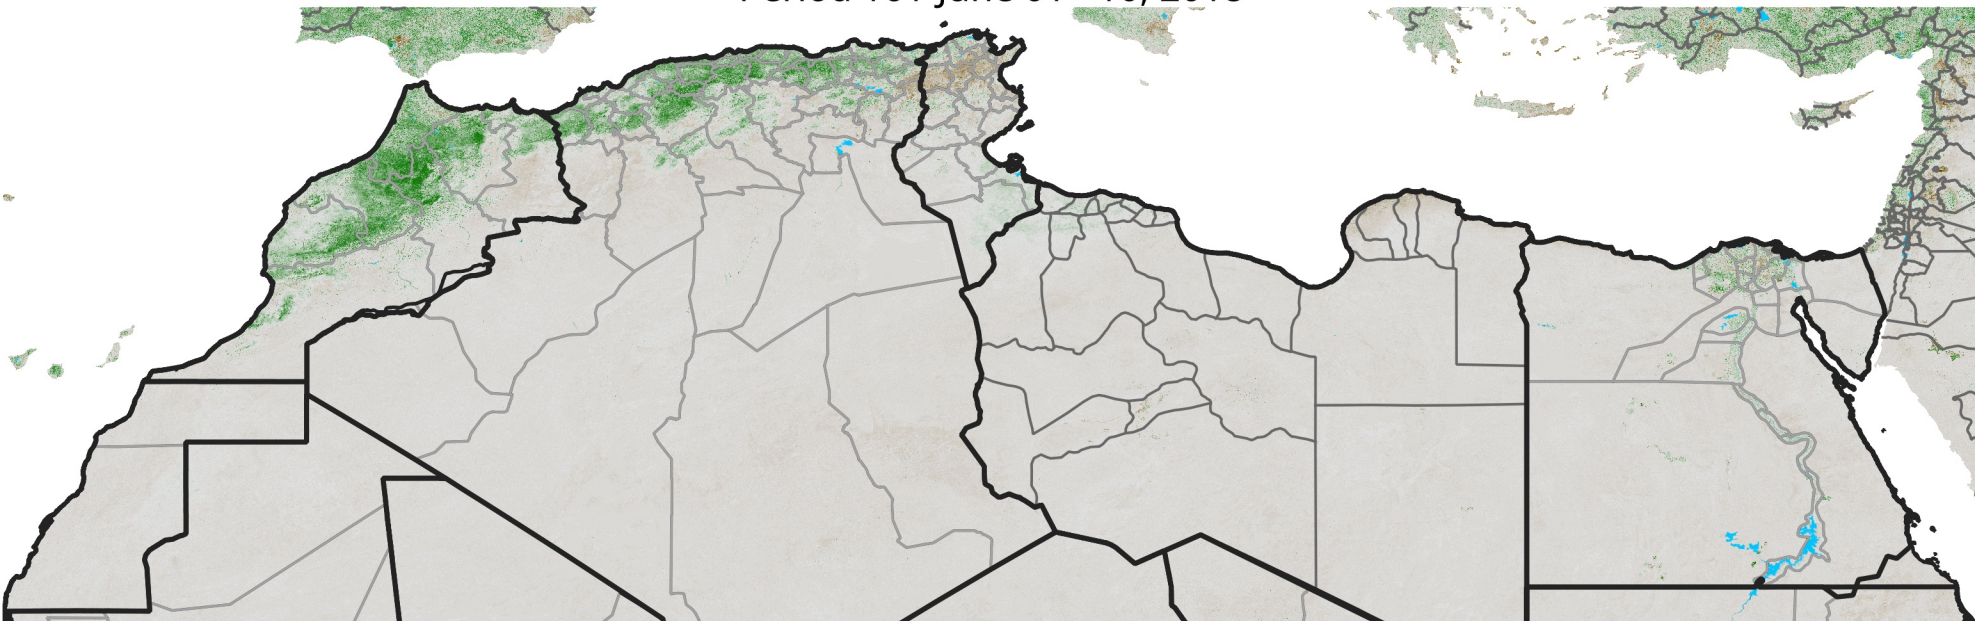

North Africa NDVI Anomaly

2018 minus mean (2003 - 2022)

Period 16 / June 01 - 10, 2018

NDVI Anomaly

< -0.3 -0.2 -0.1 -0.05 0.05 0.1 0.2 >0.3

Negative

No Difference

Positive