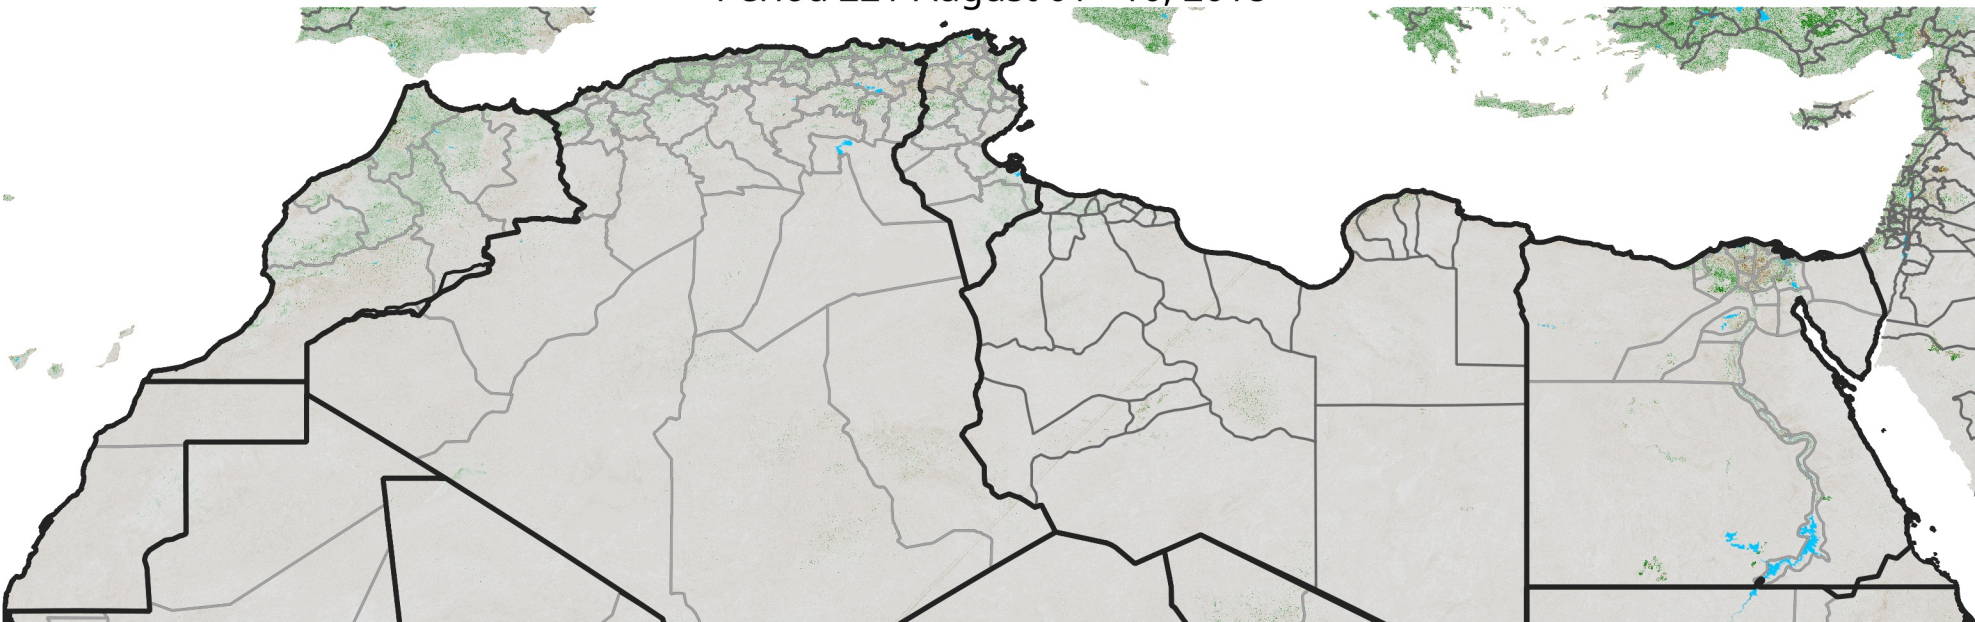

# North Africa NDVI Anomaly

2018 minus mean (2003 - 2022)

Period 22 / August 01 - 10, 2018

## NDVI Anomaly

< -0.3   -0.2   -0.1   -0.05   0.05   0.1   0.2   >0.3

Negative

No Difference

Positive