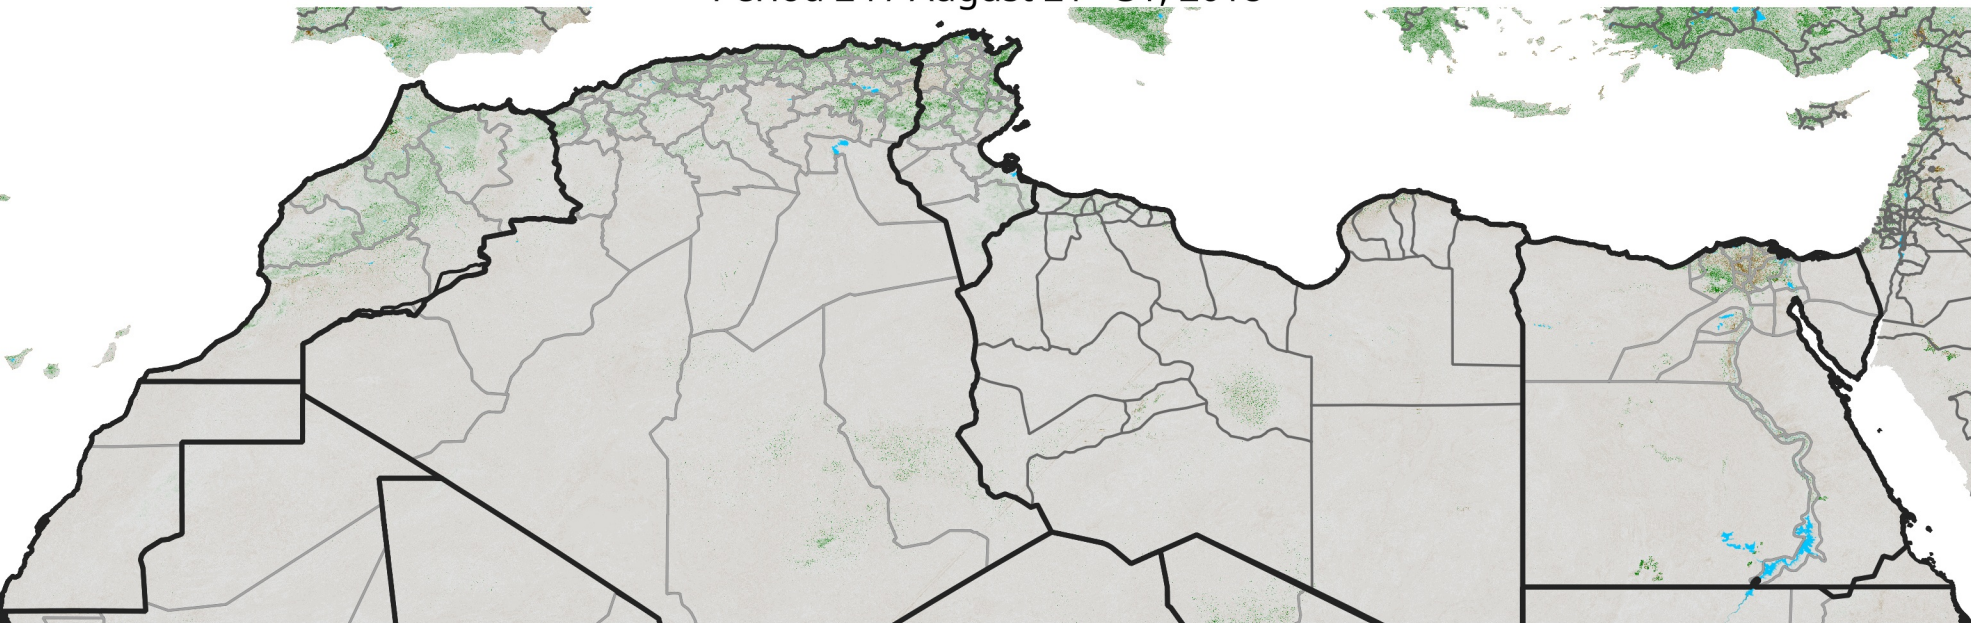

# North Africa NDVI Anomaly

2018 minus mean (2003 - 2022)

Period 24 / August 21 - 31, 2018

## NDVI Anomaly

< -0.3   -0.2   -0.1   -0.05   0.05   0.1   0.2   >0.3

Negative

No Difference

Positive