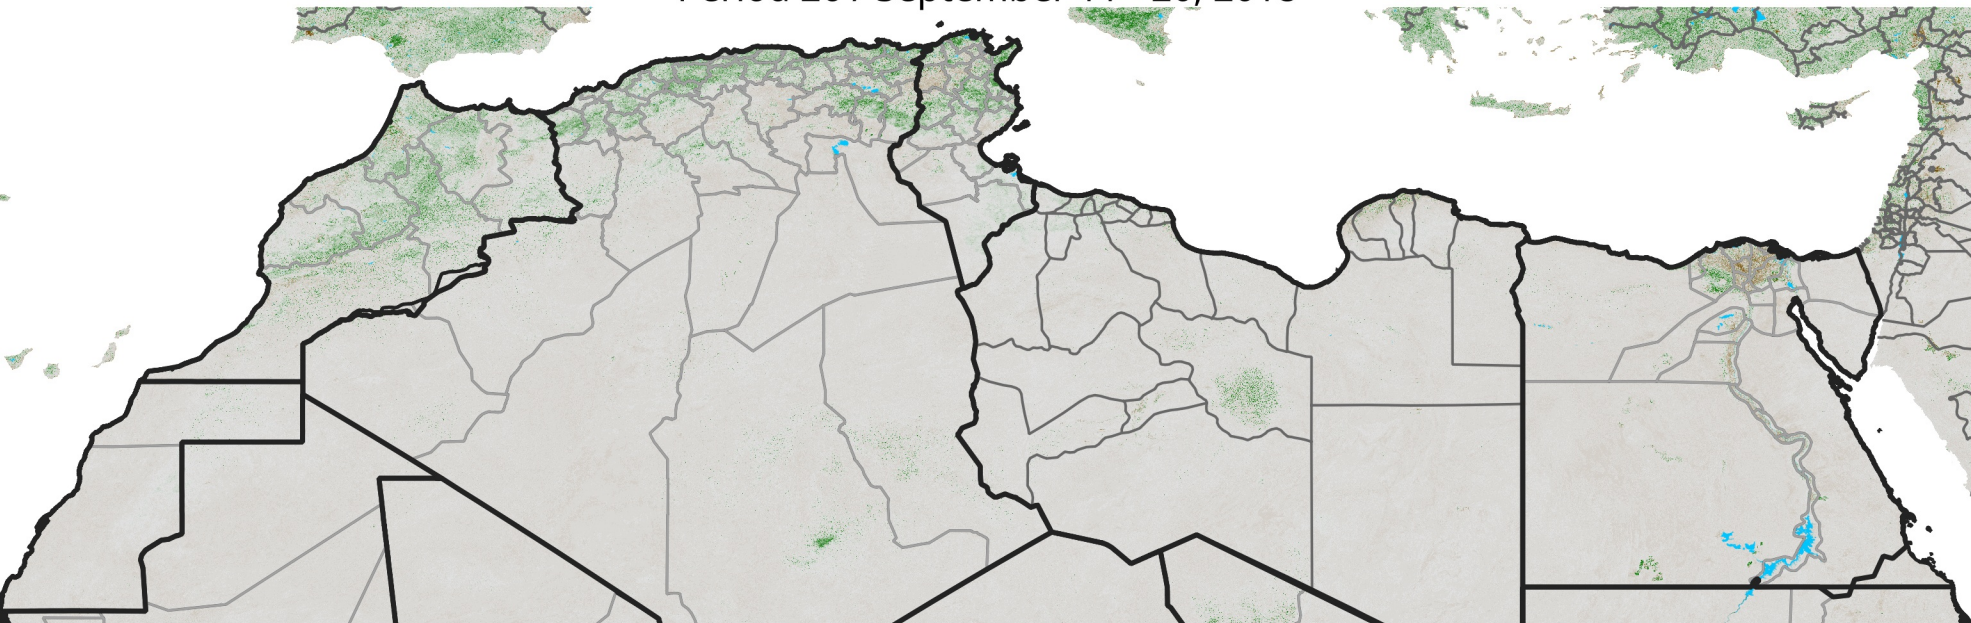

North Africa NDVI Anomaly

2018 minus mean (2003 - 2022)
Period 26 / September 11 - 20, 2018

NDVI Anomaly

< -0.3 -0.2 -0.1 -0.05 0.05 0.1 0.2 >0.3

Negative

No Difference

Positive