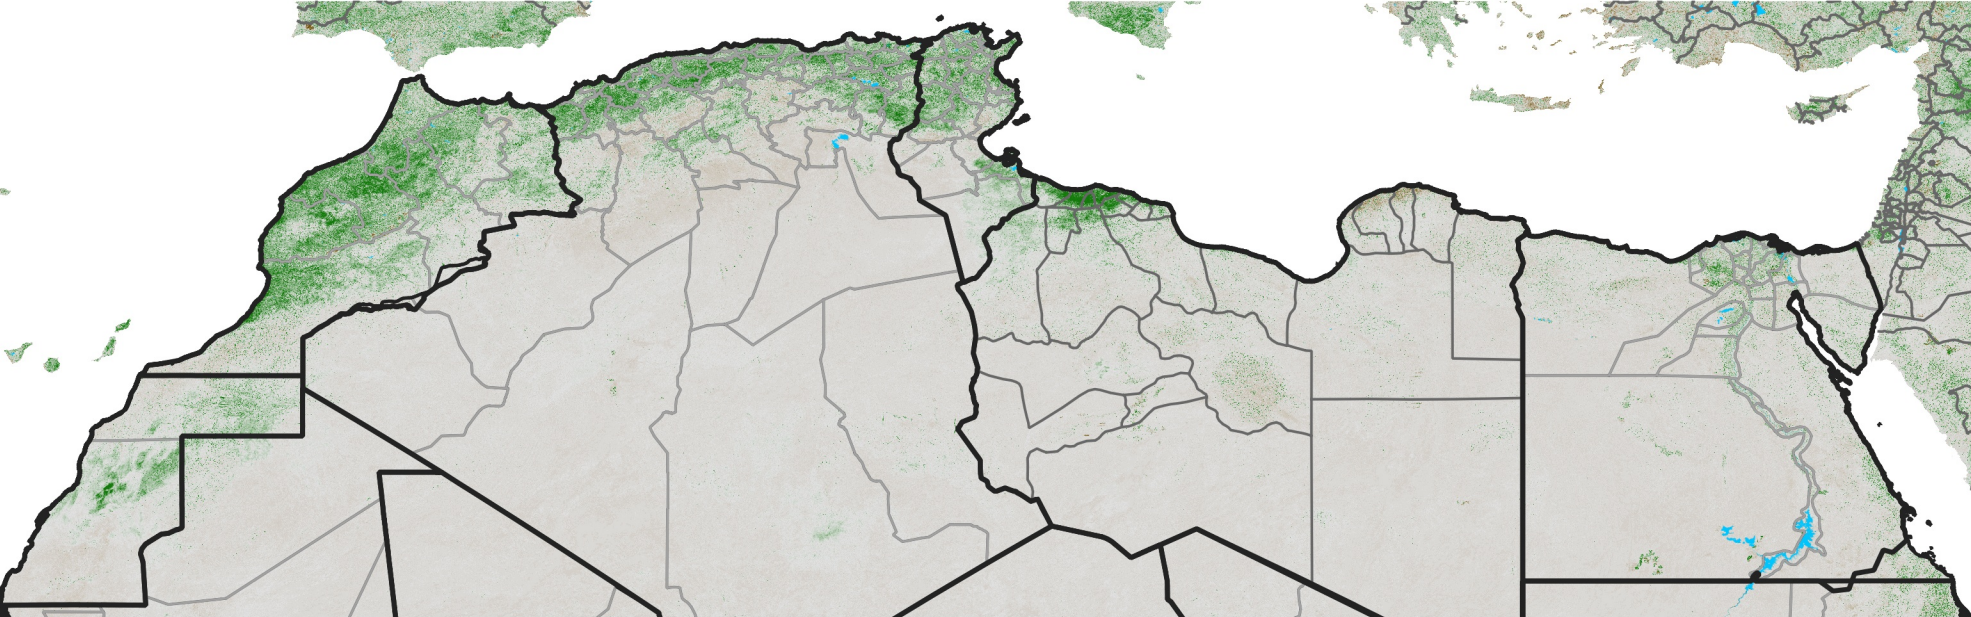

# North Africa NDVI Anomaly

2018 minus mean (2003 - 2022)  
Period 33 / November 21 - 30, 2018

## NDVI Anomaly

< -0.3   -0.2   -0.1   -0.05   0.05   0.1   0.2   >0.3

Negative

No Difference

Positive