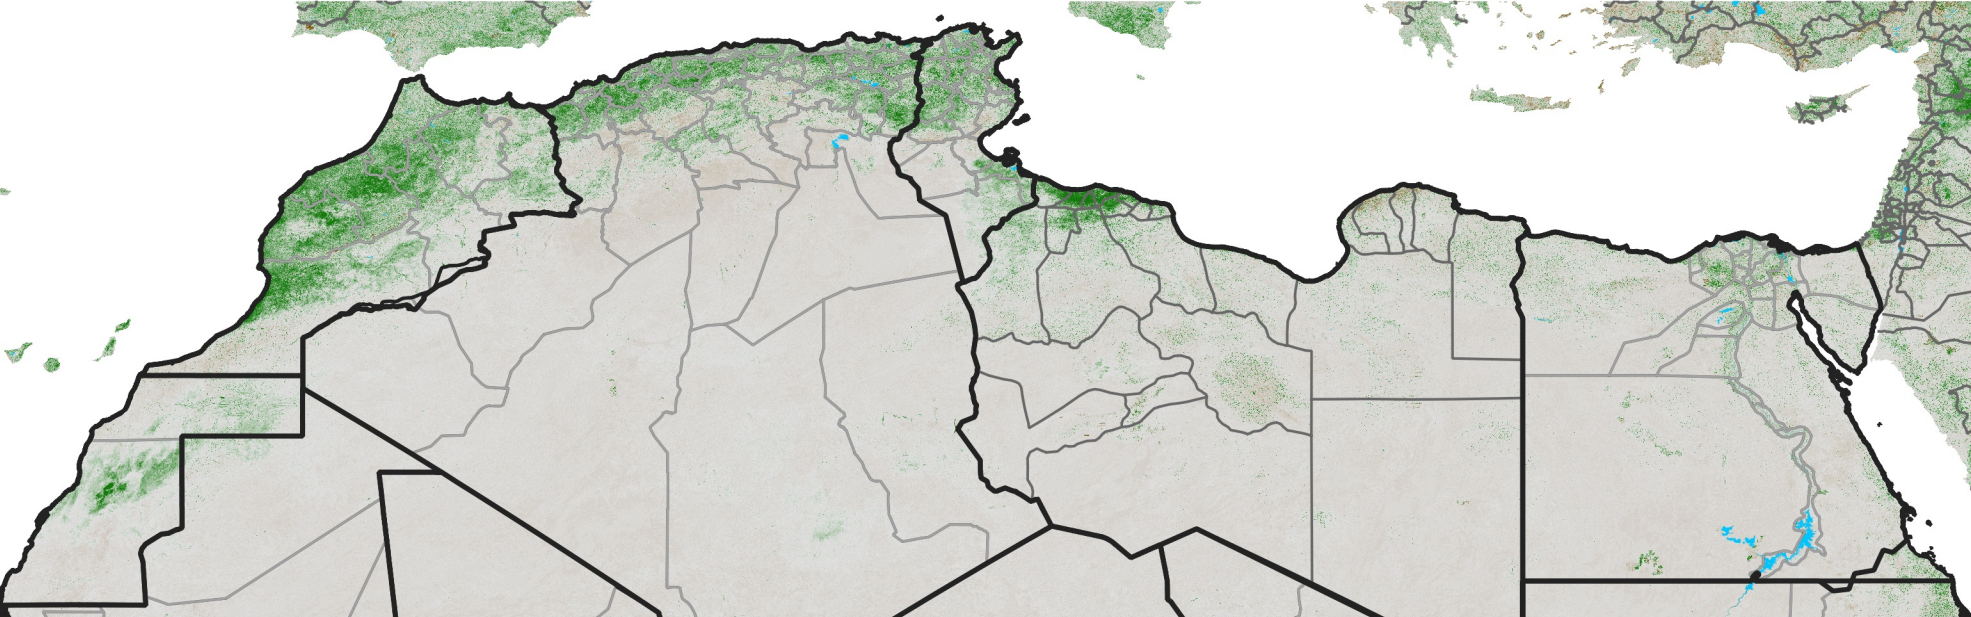

North Africa NDVI Anomaly

2018 minus mean (2003 - 2022)
Period 34 / December 01 - 10, 2018

NDVI Anomaly

< -0.3 -0.2 -0.1 -0.05 0.05 0.1 0.2 >0.3

Negative

No Difference

Positive