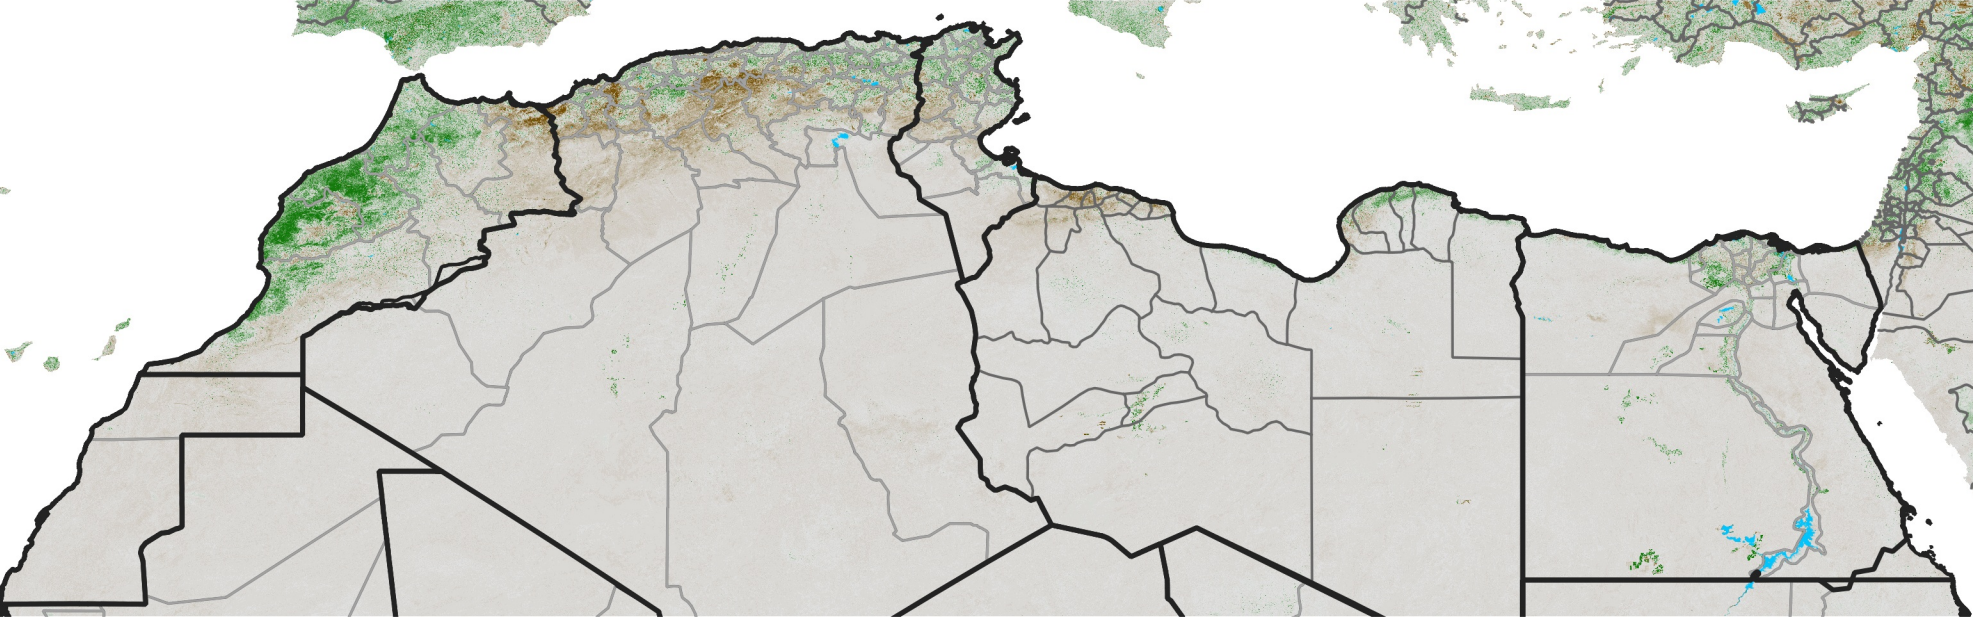

North Africa NDVI Anomaly

2021 minus mean (2003 - 2022)

Period 08 / March 11 - 20, 2021

NDVI Anomaly

< -0.3 -0.2 -0.1 -0.05 0.05 0.1 0.2 >0.3

Negative

No Difference

Positive