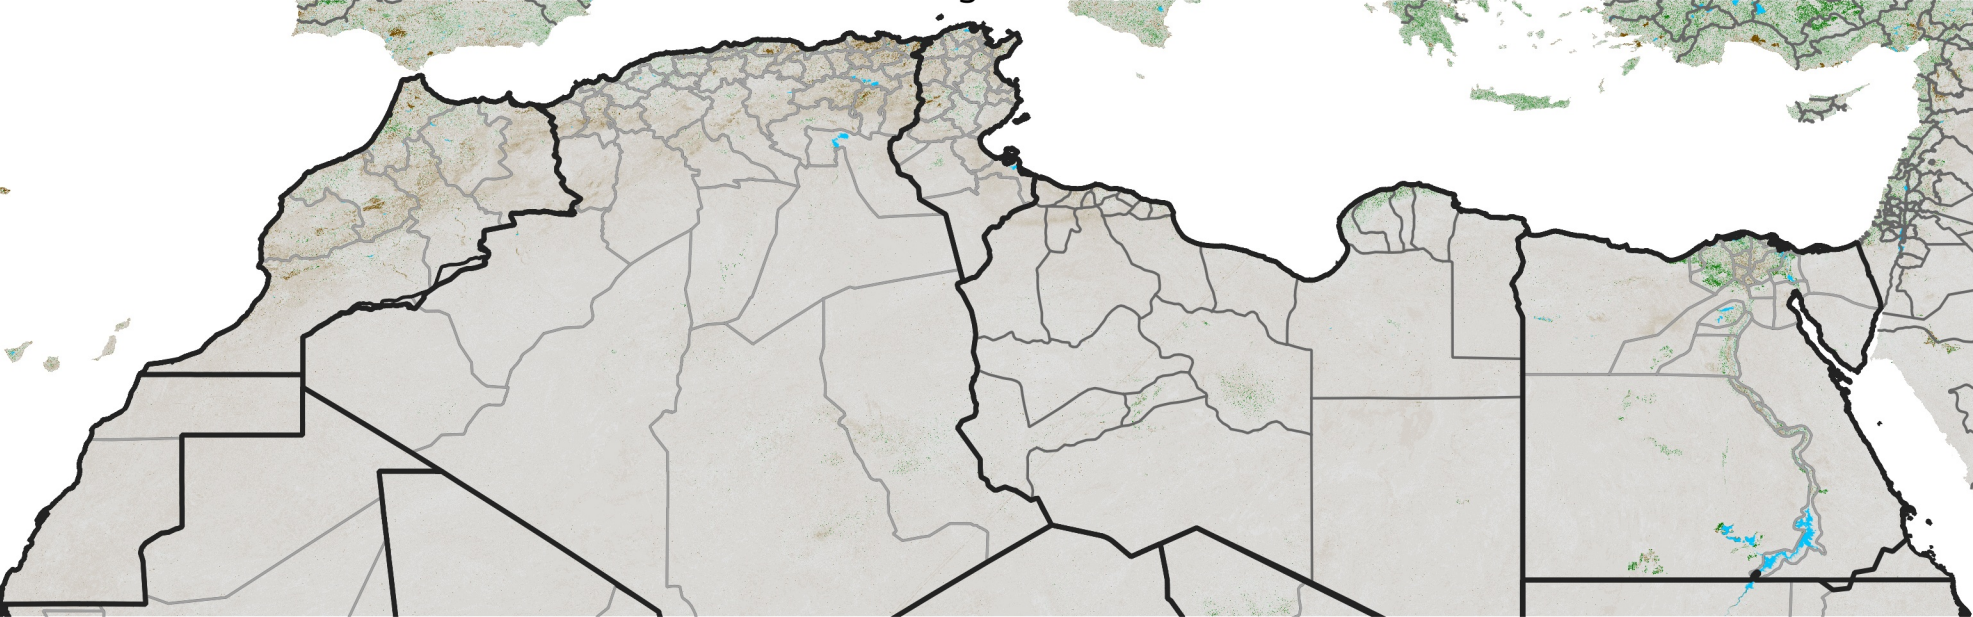

North Africa NDVI Anomaly

2022 minus mean (2003 - 2022)

Period 24 / August 21 - 31, 2022

NDVI Anomaly

< -0.3 -0.2 -0.1 -0.05 0.05 0.1 0.2 >0.3

Negative

No Difference

Positive