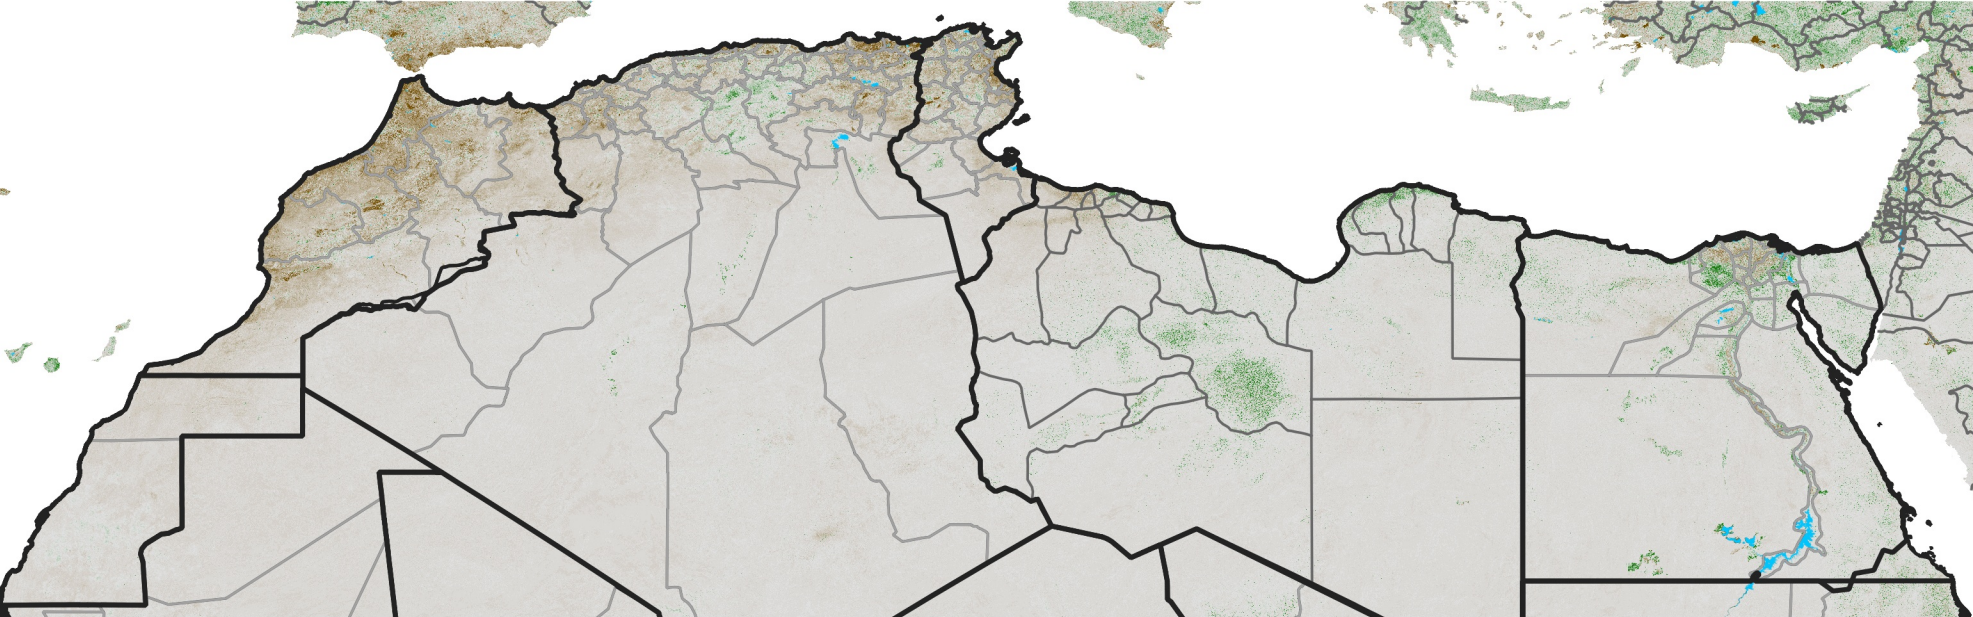

North Africa NDVI Anomaly

2022 minus mean (2003 - 2022)

Period 30 / October 21 - 31, 2022

NDVI Anomaly

< -0.3 -0.2 -0.1 -0.05 0.05 0.1 0.2 >0.3

Negative

No Difference

Positive