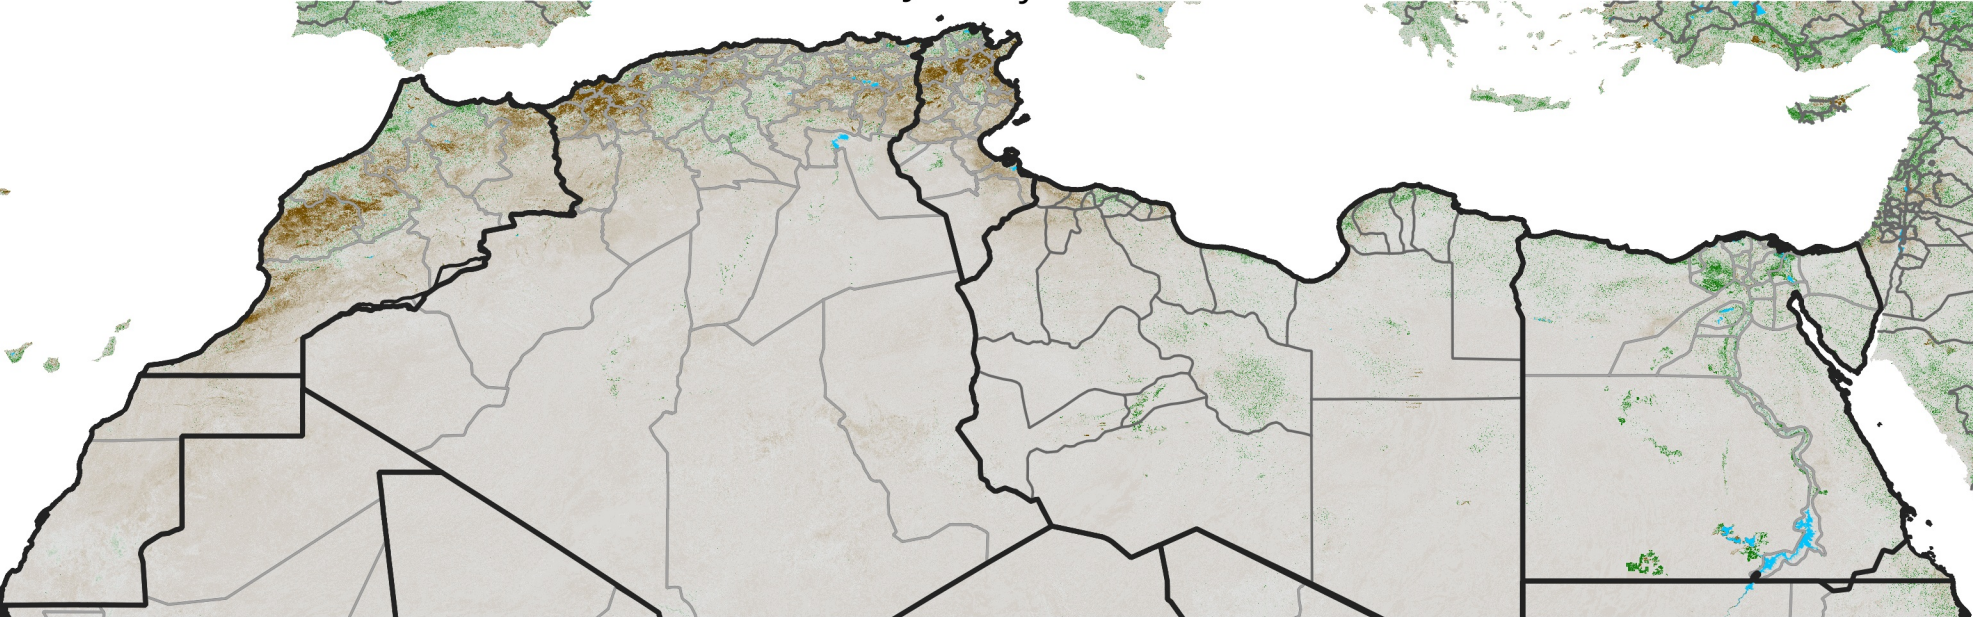

North Africa NDVI Anomaly

2023 minus mean (2003 - 2022)

Period 02 / January 11 - 20, 2023

NDVI Anomaly

< -0.3 -0.2 -0.1 -0.05 0.05 0.1 0.2 >0.3

Negative

No Difference

Positive