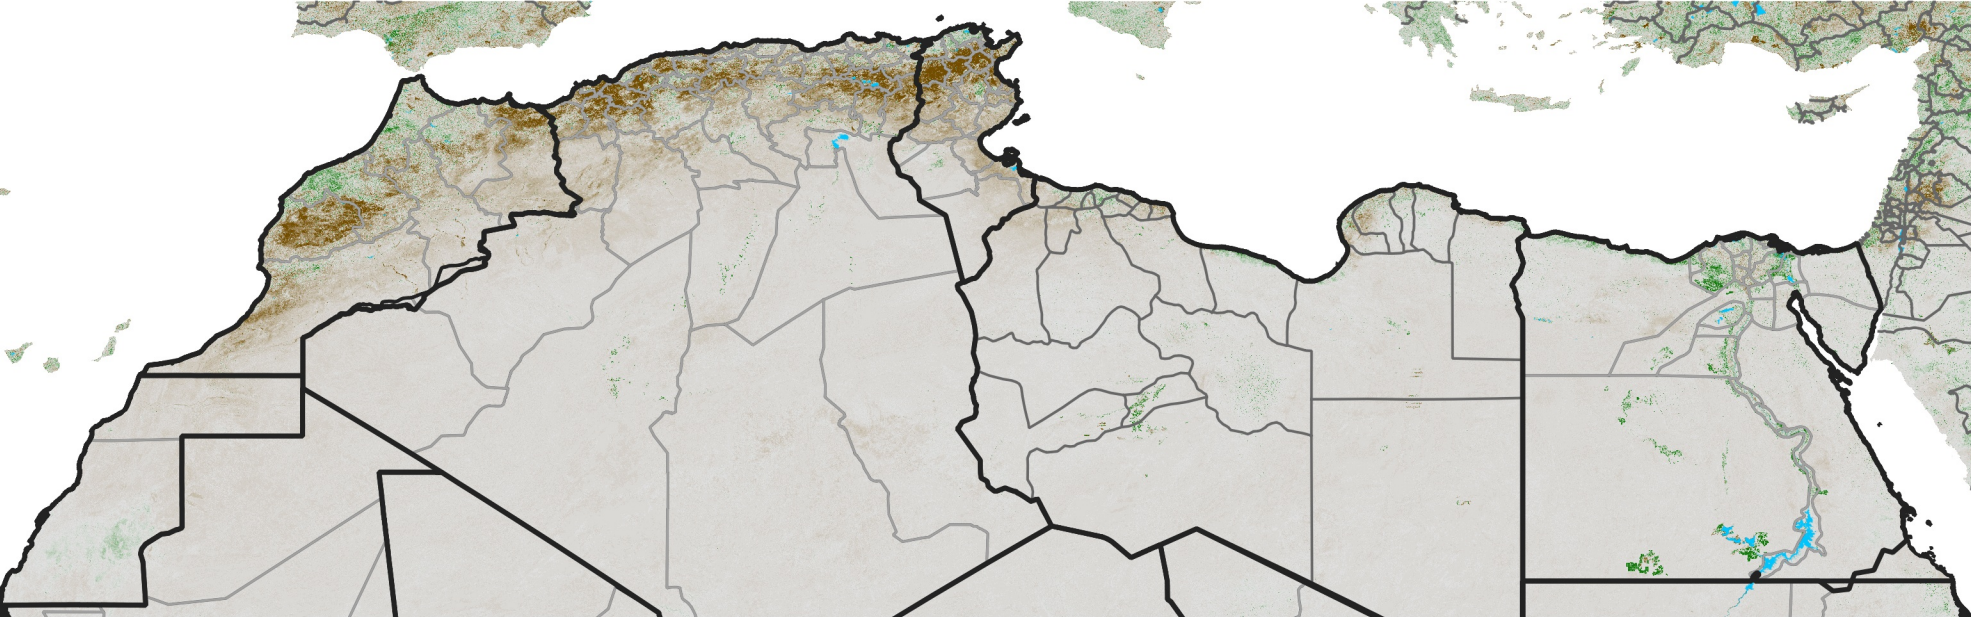

North Africa NDVI Anomaly

2023 minus mean (2003 - 2022)

Period 07 / March 01 - 10, 2023

NDVI Anomaly

< -0.3 -0.2 -0.1 -0.05 0.05 0.1 0.2 >0.3

Negative No Difference Positive