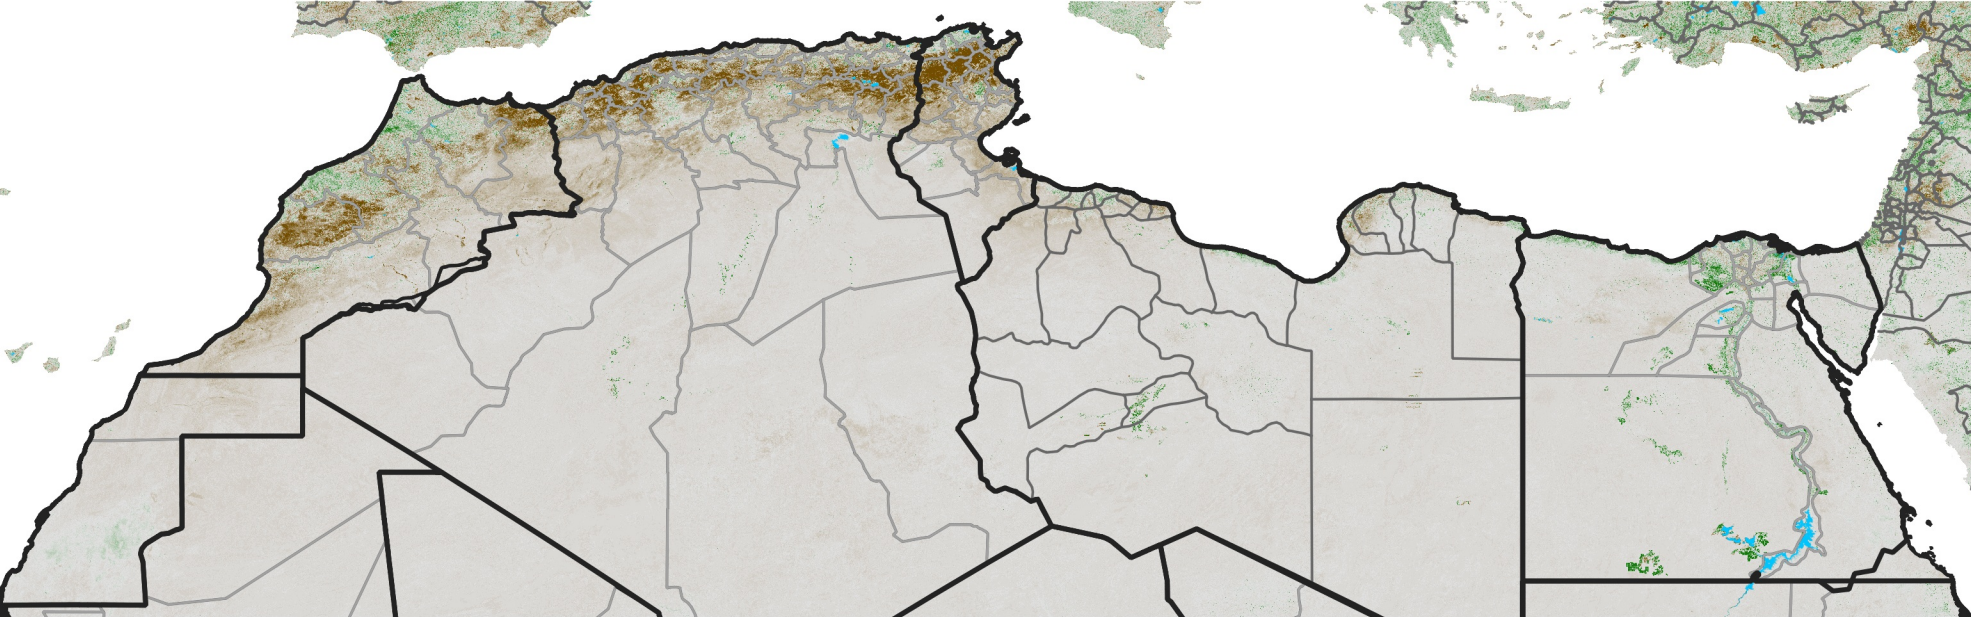

# North Africa NDVI Anomaly

2023 minus mean (2003 - 2022)

Period 08 / March 11 - 20, 2023

## NDVI Anomaly

< -0.3   -0.2   -0.1   -0.05   0.05   0.1   0.2   >0.3

Negative

No Difference

Positive