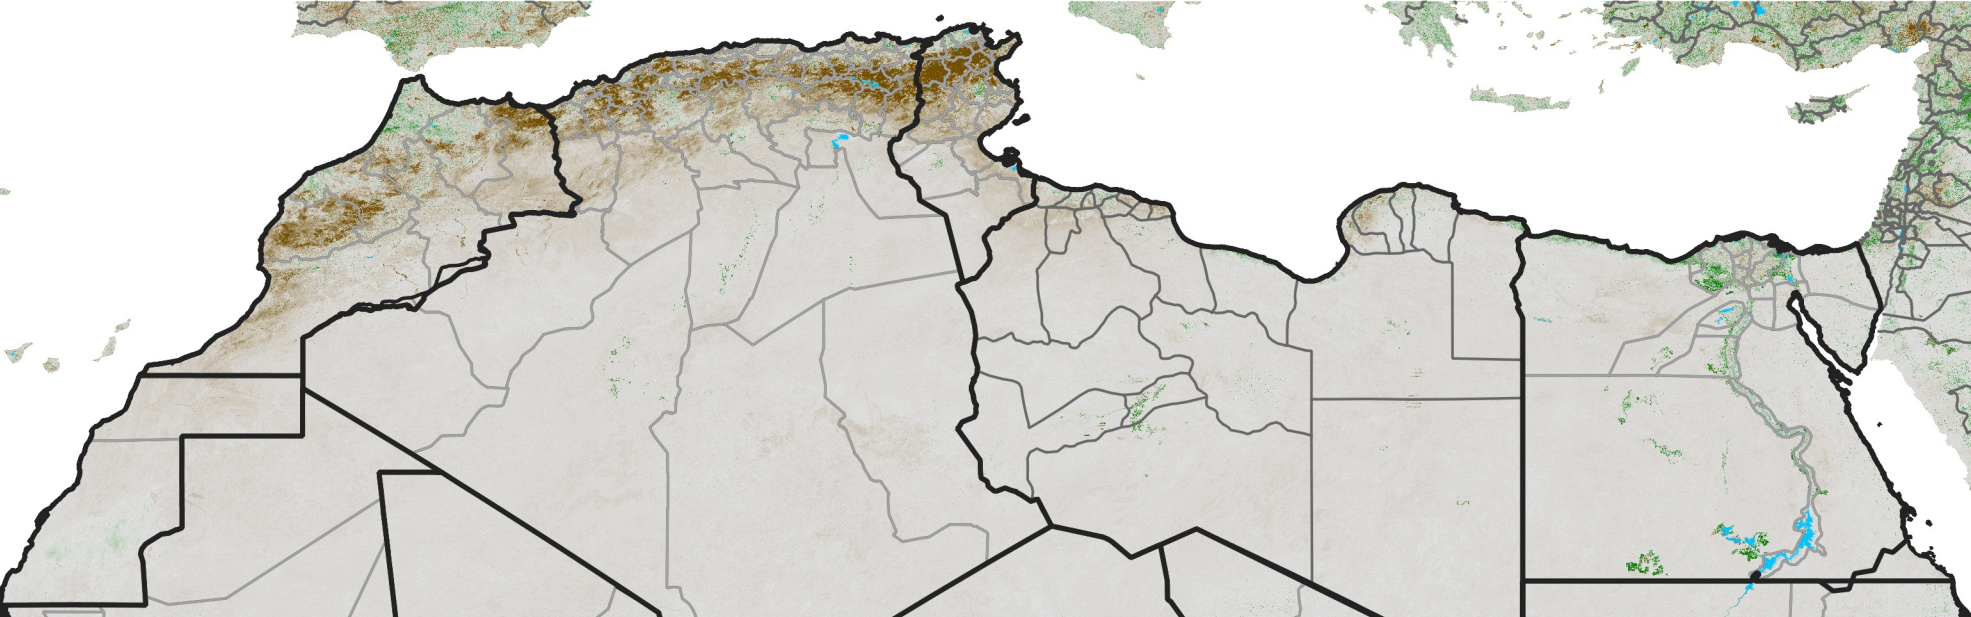

North Africa NDVI Anomaly

2023 minus mean (2003 - 2022)

Period 09 / March 21 - 31, 2023

NDVI Anomaly

< -0.3 -0.2 -0.1 -0.05 0.05 0.1 0.2 >0.3

Negative

No Difference

Positive