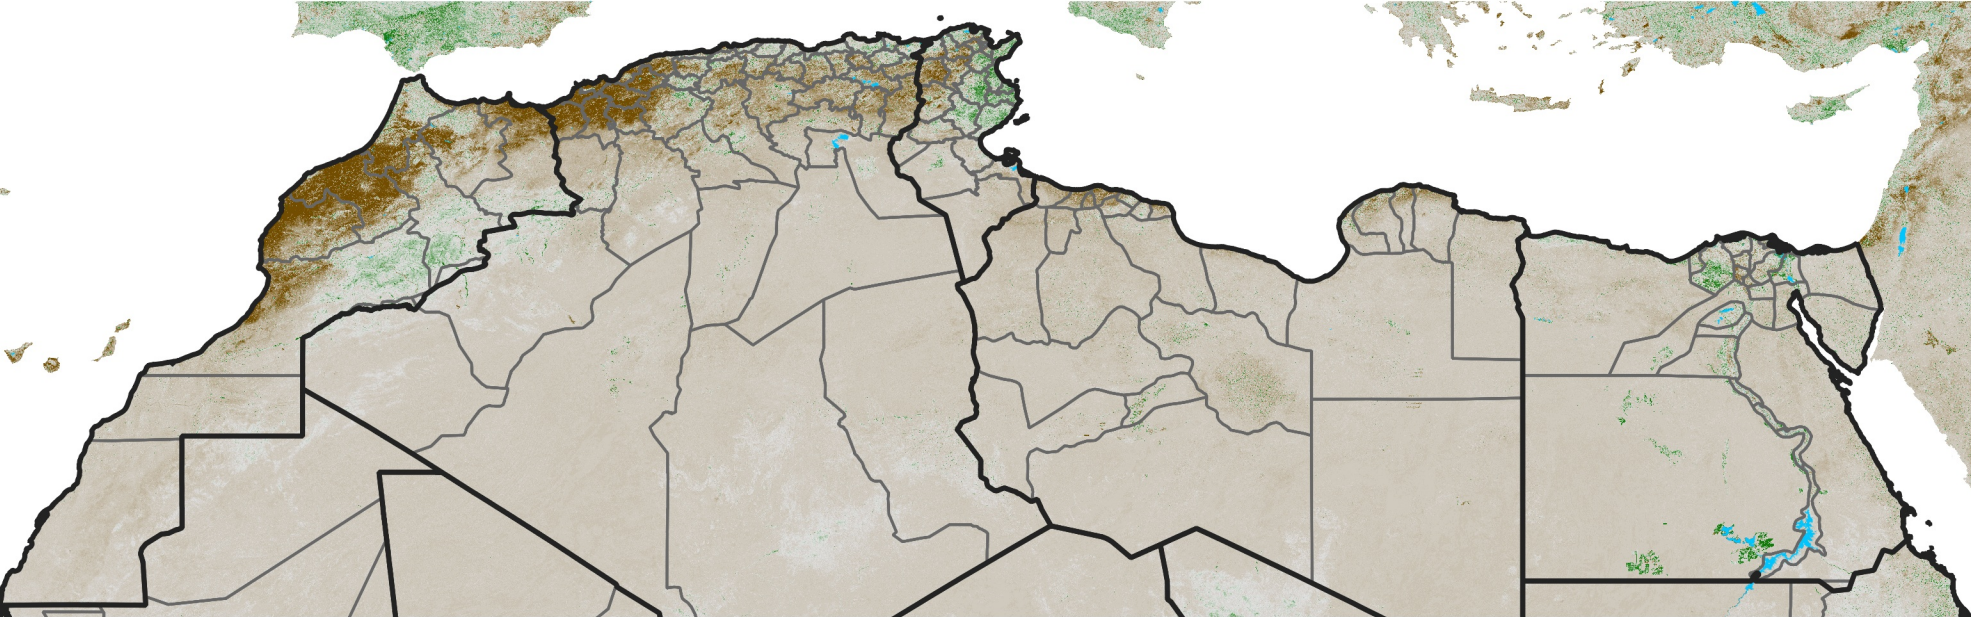

# North Africa NDVI Anomaly

2024 minus mean (2003 - 2022)  
Period 36 / December 21 - 31, 2024

## NDVI Anomaly

< -0.3   -0.2   -0.1   -0.05   0.05   0.1   0.2   >0.3

Negative                      No Difference                      Positive