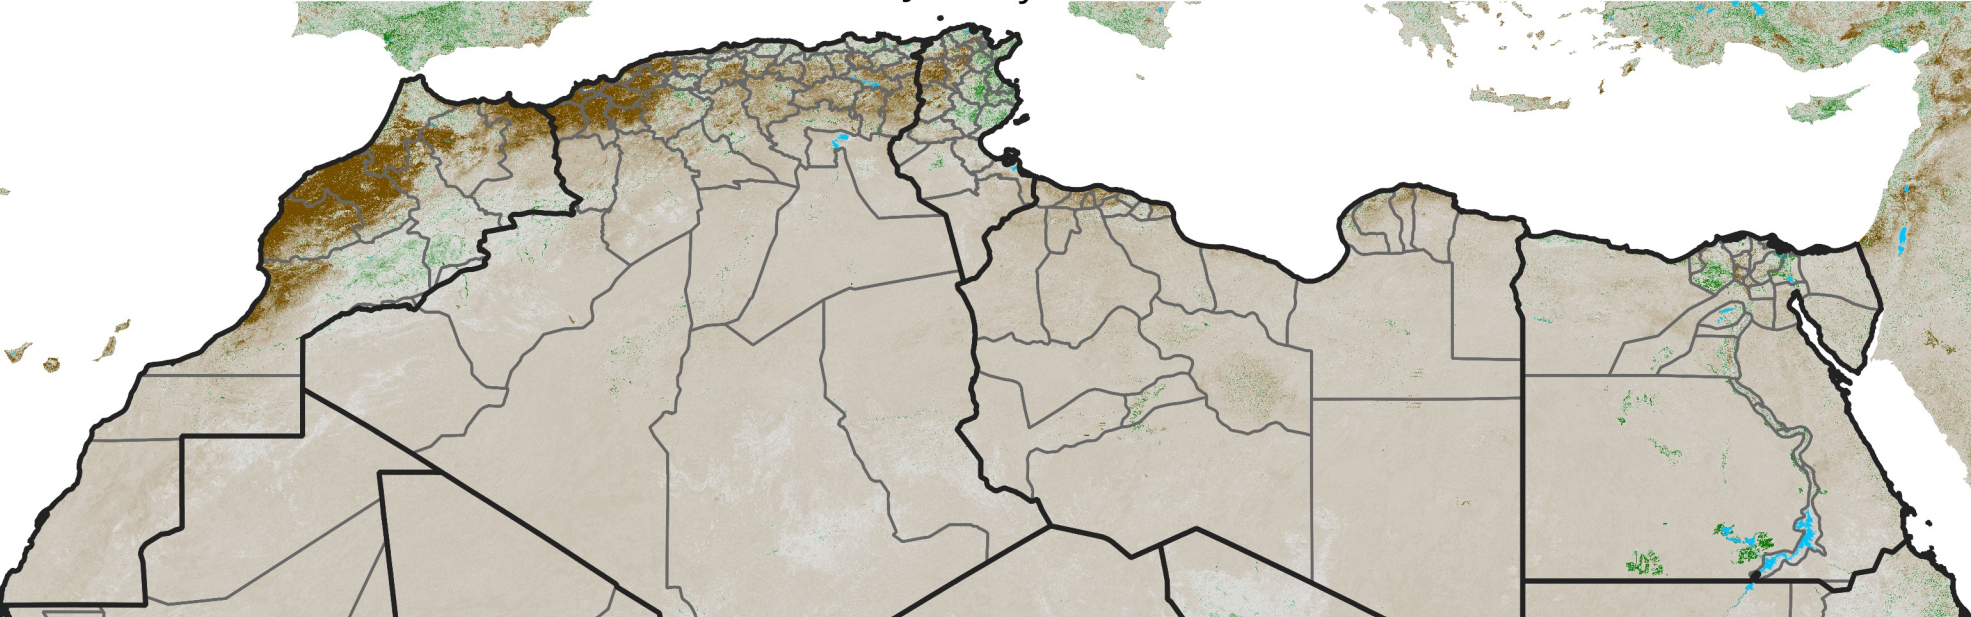

North Africa NDVI Anomaly

2025 minus mean (2003 - 2022)

Period 01 / January 01 - 10, 2025

NDVI Anomaly

< -0.3 -0.2 -0.1 -0.05 0.05 0.1 0.2 >0.3

Negative

No Difference

Positive