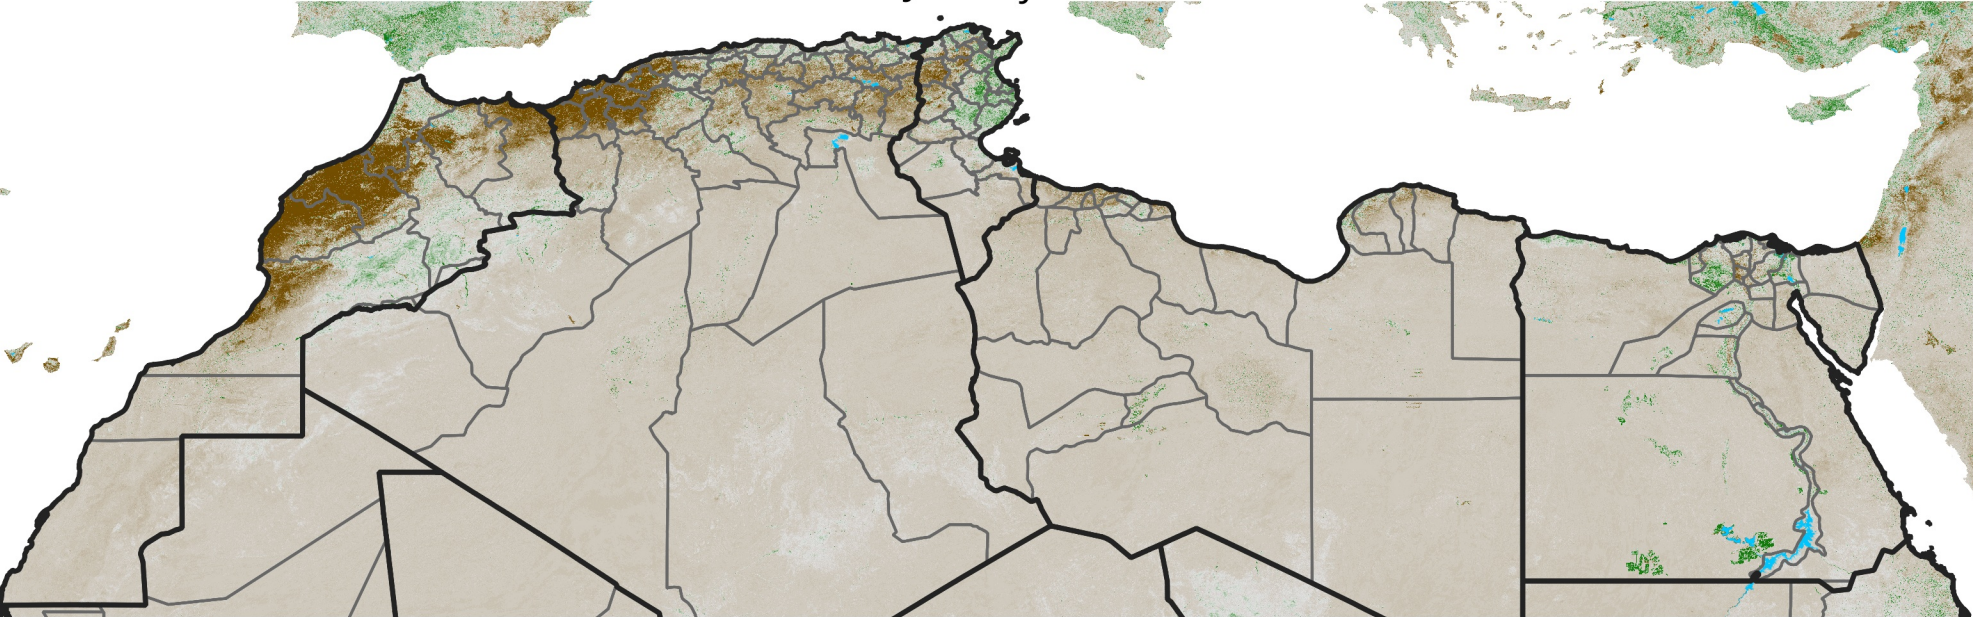

North Africa NDVI Anomaly

2025 minus mean (2003 - 2022)

Period 02 / January 11 - 20, 2025

NDVI Anomaly

< -0.3 -0.2 -0.1 -0.05 0.05 0.1 0.2 >0.3

Negative

No Difference

Positive