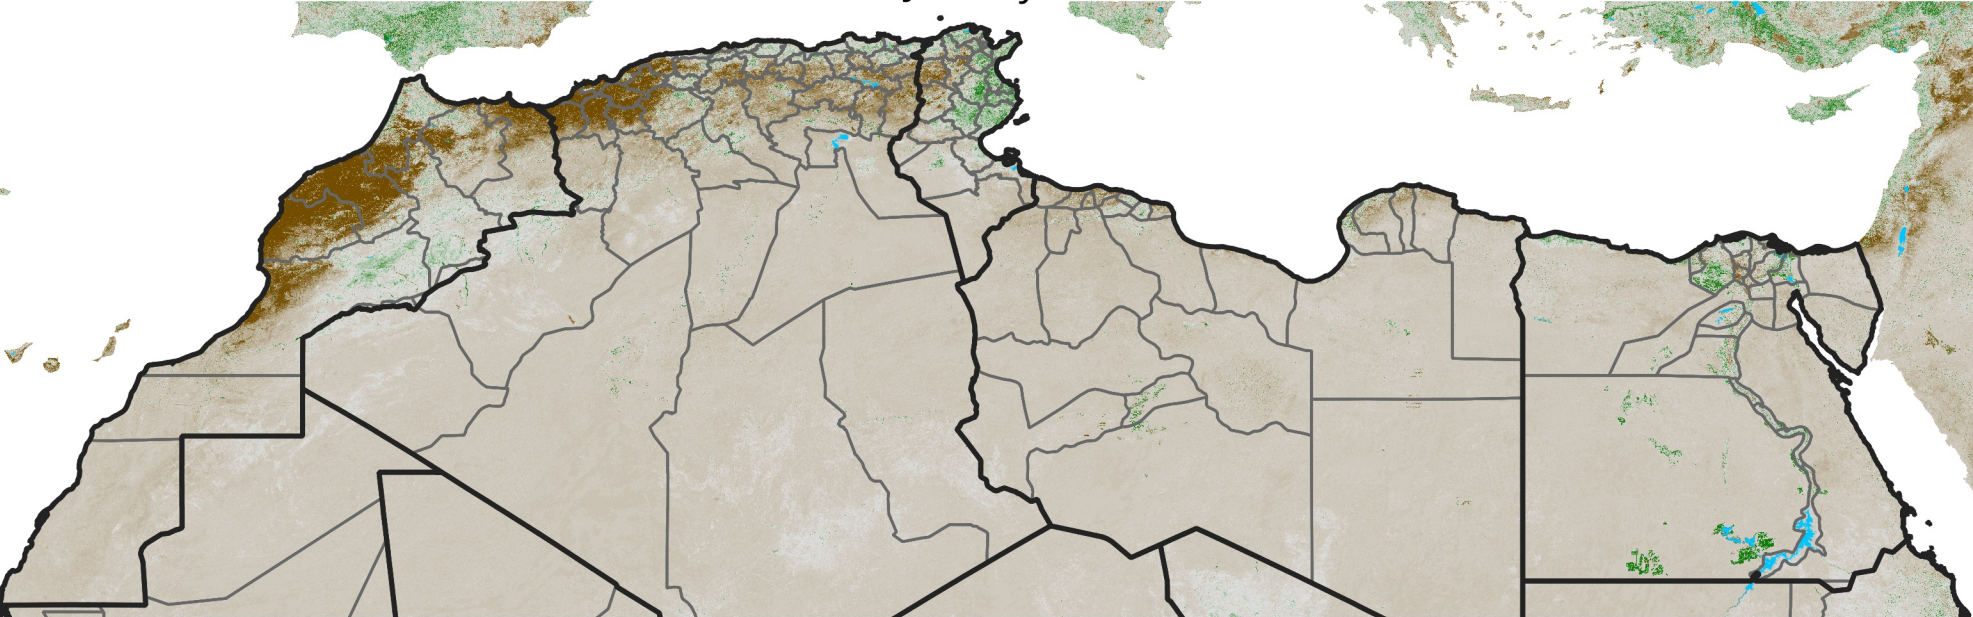

North Africa NDVI Anomaly

2025 minus mean (2003 - 2022)

Period 03 / January 21 - 31, 2025

NDVI Anomaly

< -0.3 -0.2 -0.1 -0.05 0.05 0.1 0.2 >0.3

Negative

No Difference

Positive