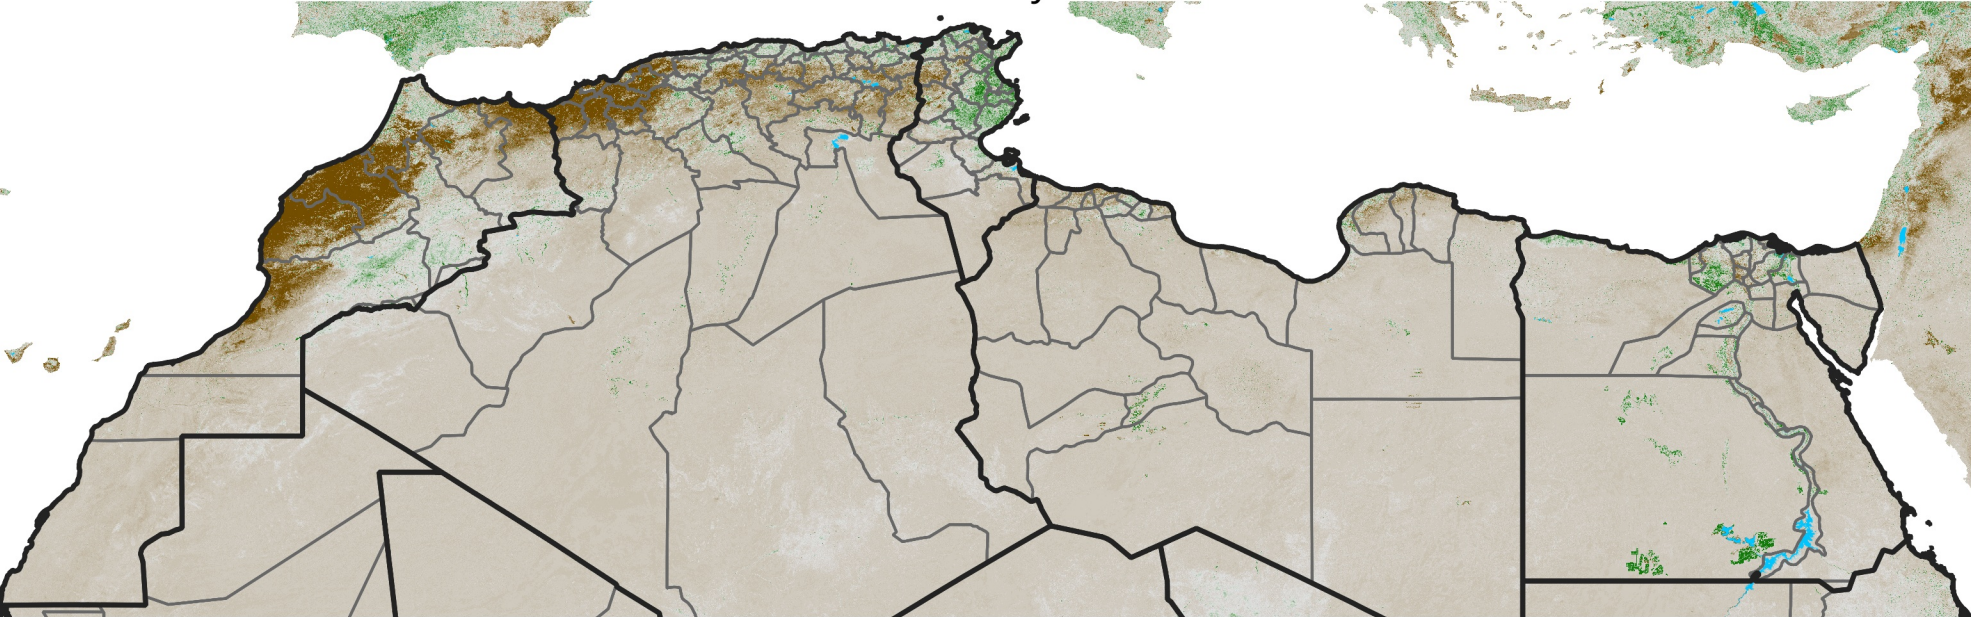

North Africa NDVI Anomaly

2025 minus mean (2003 - 2022)
Period 04 / February 01 - 10, 2025

NDVI Anomaly

< -0.3 -0.2 -0.1 -0.05 0.05 0.1 0.2 >0.3

Negative No Difference Positive