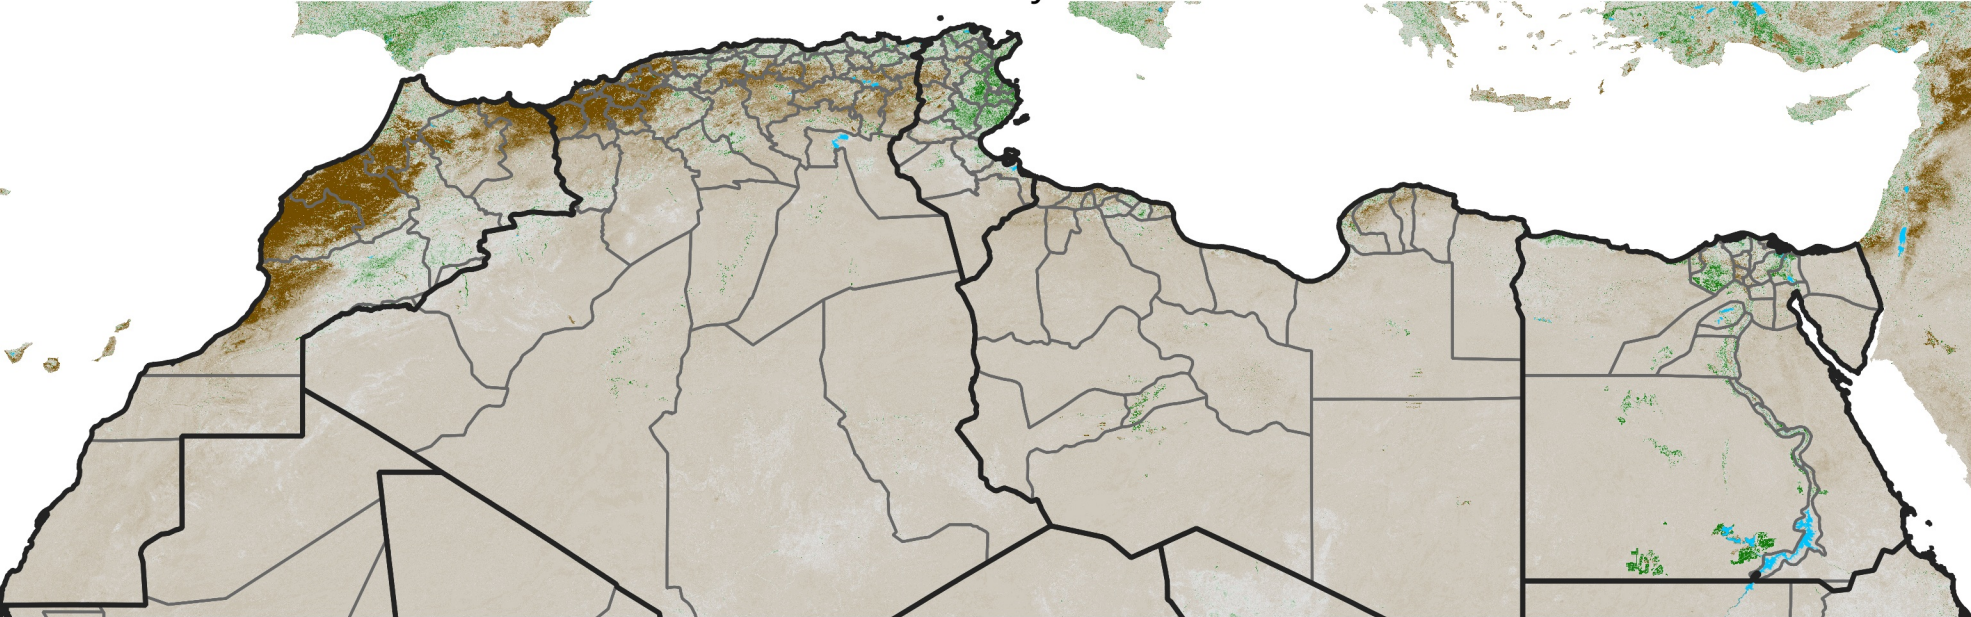

North Africa NDVI Anomaly

2025 minus mean (2003 - 2022)
Period 05 / February 11 - 20, 2025

NDVI Anomaly

< -0.3 -0.2 -0.1 -0.05 0.05 0.1 0.2 >0.3

Negative No Difference Positive