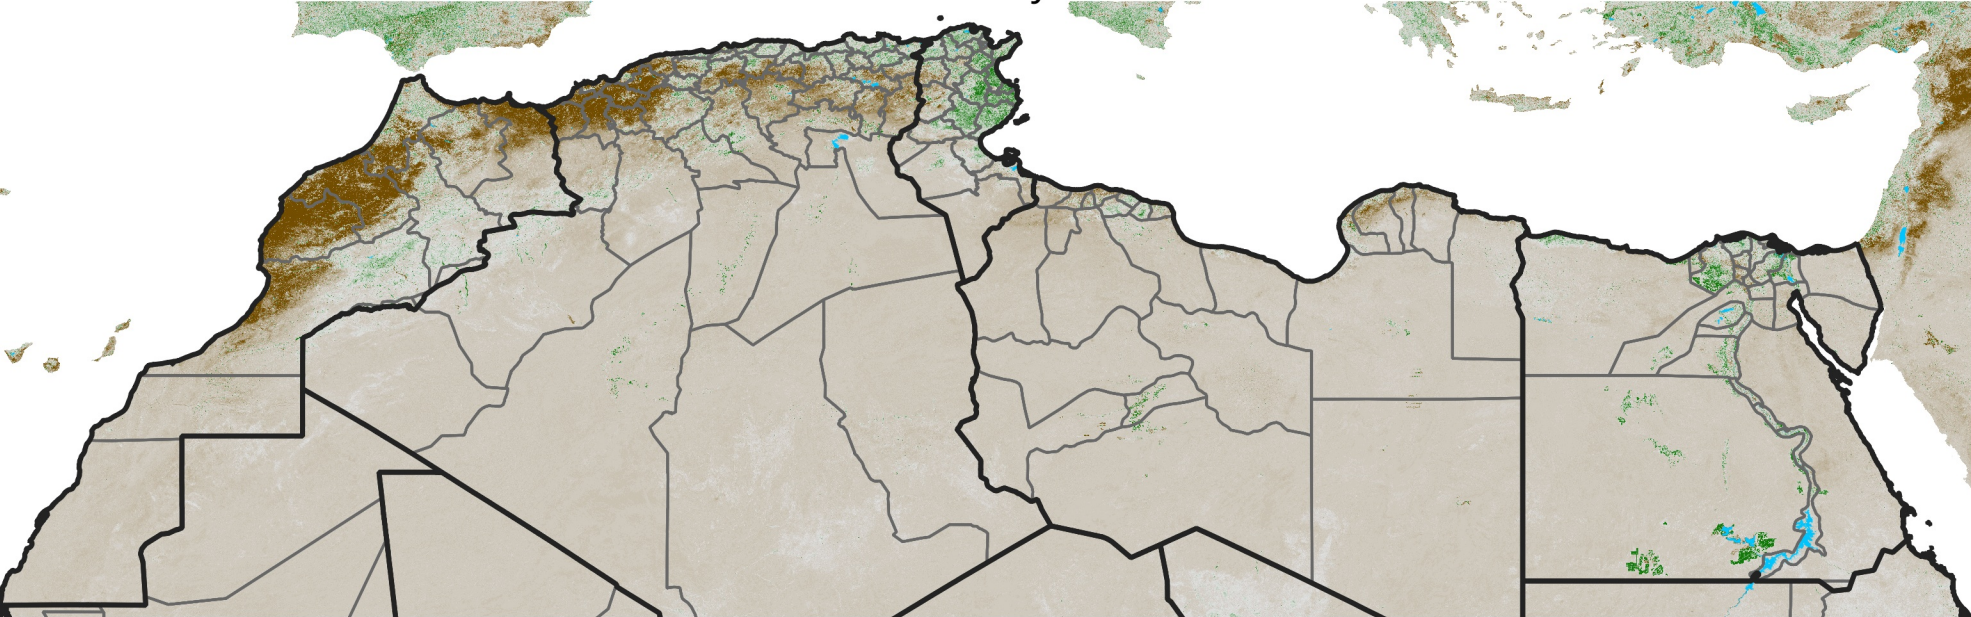

North Africa NDVI Anomaly

2025 minus mean (2003 - 2022)
Period 06 / February 21 - 28, 2025

NDVI Anomaly

< -0.3 -0.2 -0.1 -0.05 0.05 0.1 0.2 >0.3

Negative No Difference Positive