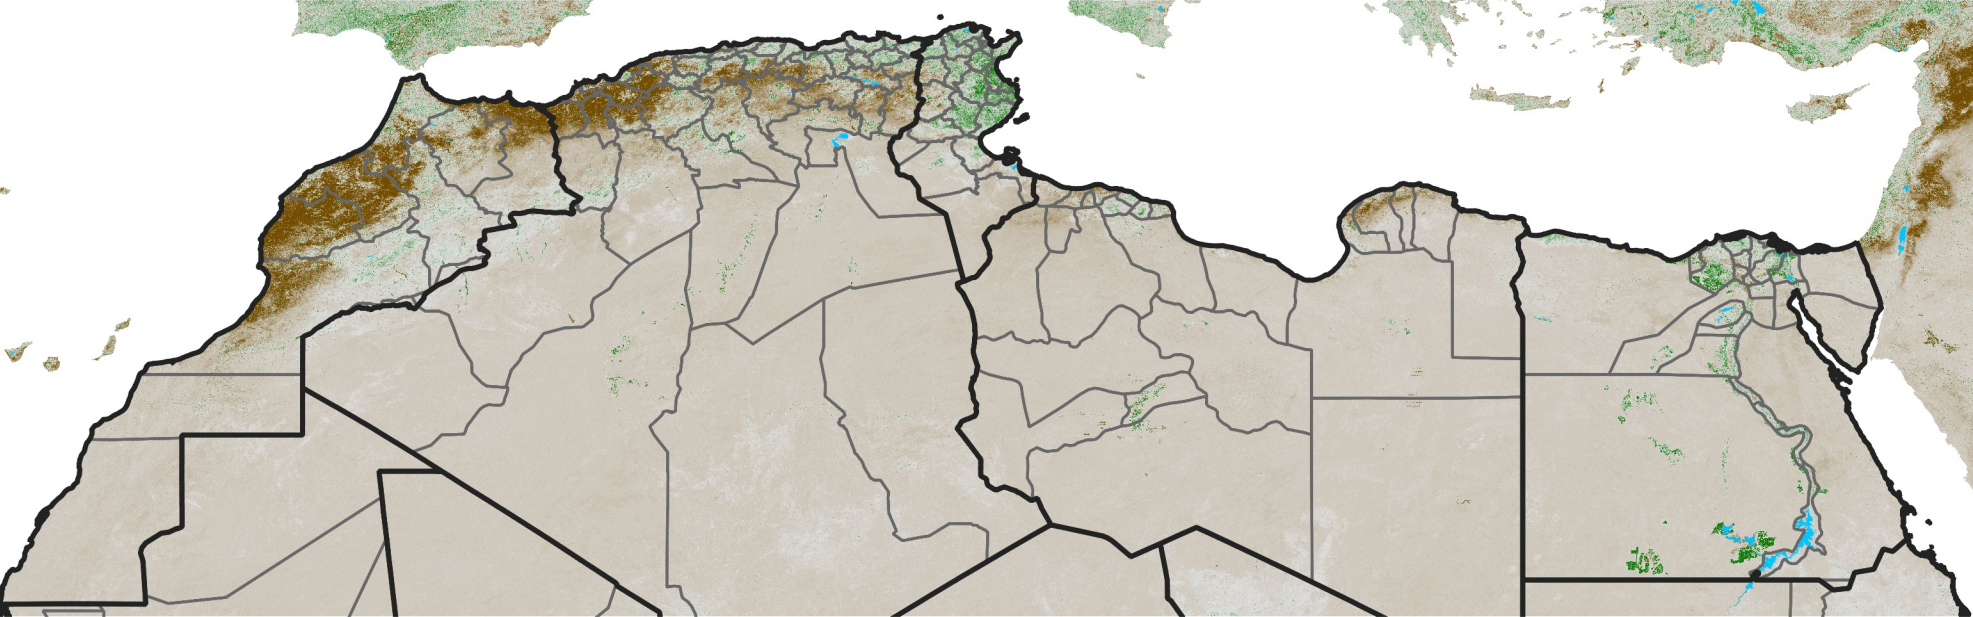

North Africa NDVI Anomaly

2025 minus mean (2003 - 2022)

Period 07 / March 01 - 10, 2025

NDVI Anomaly

< -0.3 -0.2 -0.1 -0.05 0.05 0.1 0.2 >0.3

Negative

No Difference

Positive