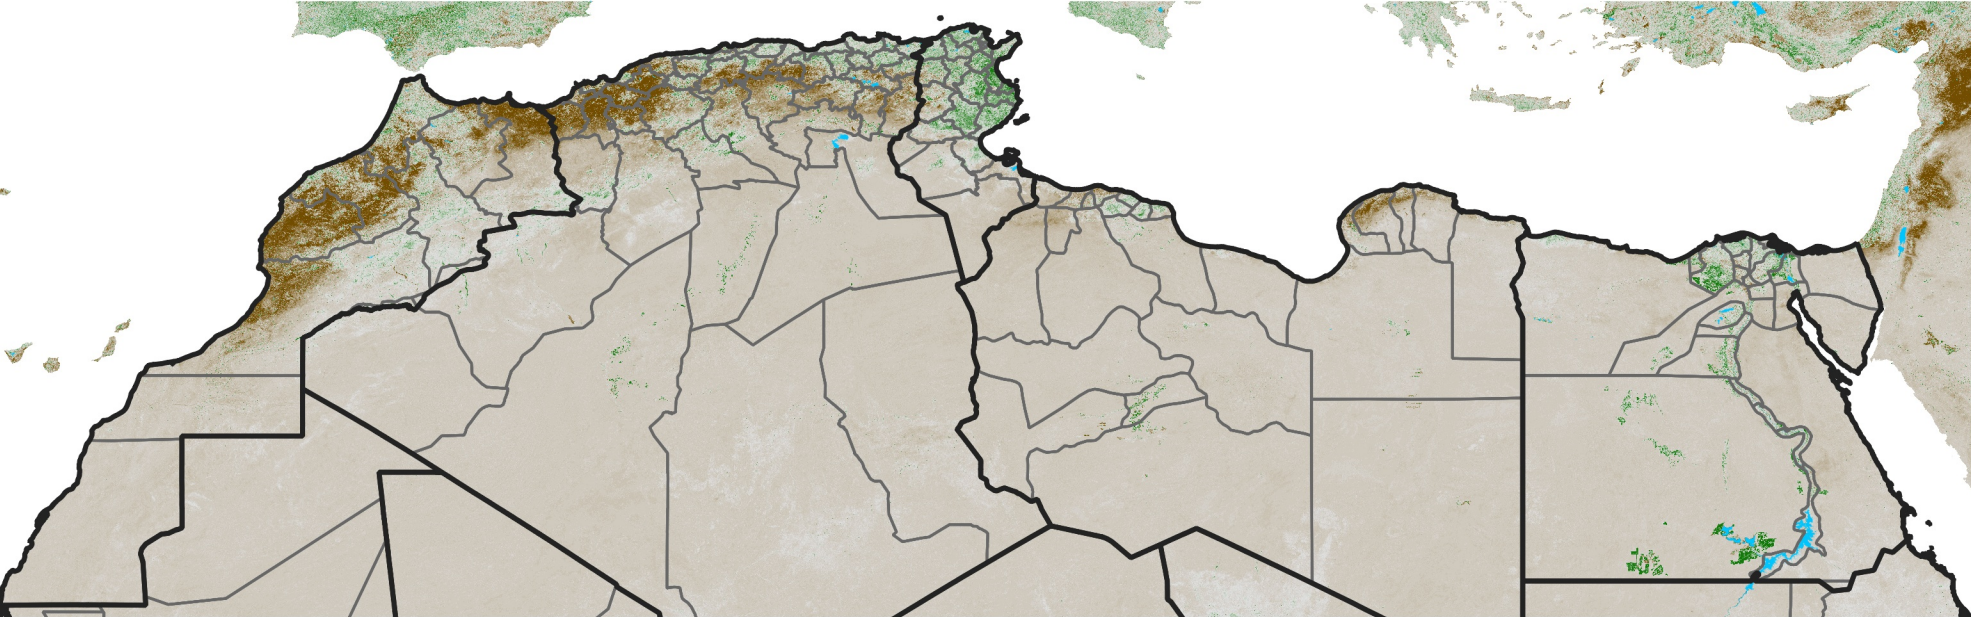

North Africa NDVI Anomaly

2025 minus mean (2003 - 2022)

Period 08 / March 11 - 20, 2025

NDVI Anomaly

< -0.3 -0.2 -0.1 -0.05 0.05 0.1 0.2 >0.3

Negative

No Difference

Positive