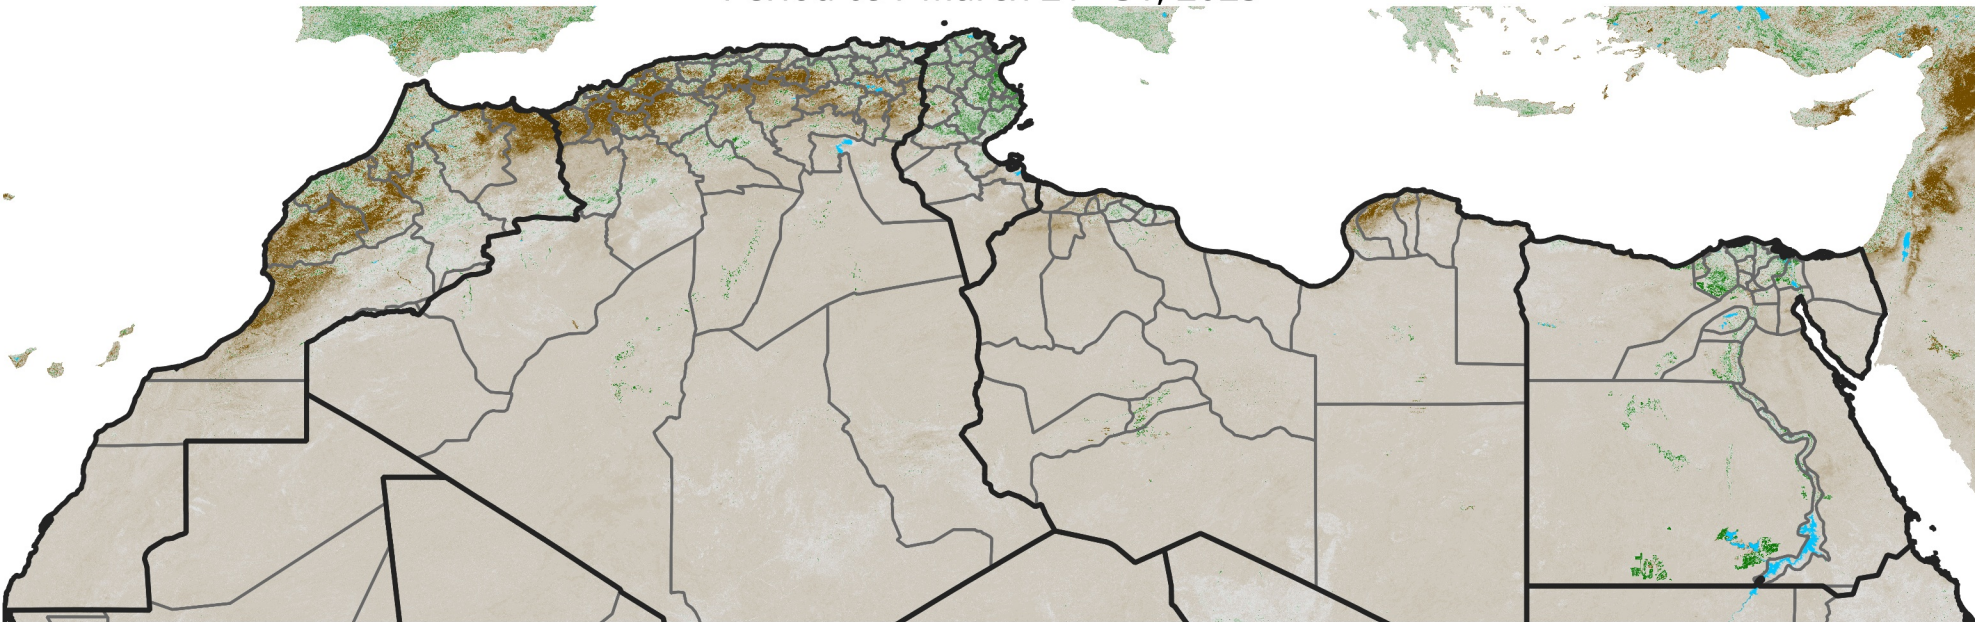

# North Africa NDVI Anomaly

2025 minus mean (2003 - 2022)

Period 09 / March 21 - 31, 2025

## NDVI Anomaly

< -0.3   -0.2   -0.1   -0.05   0.05   0.1   0.2   >0.3

Negative

No Difference

Positive