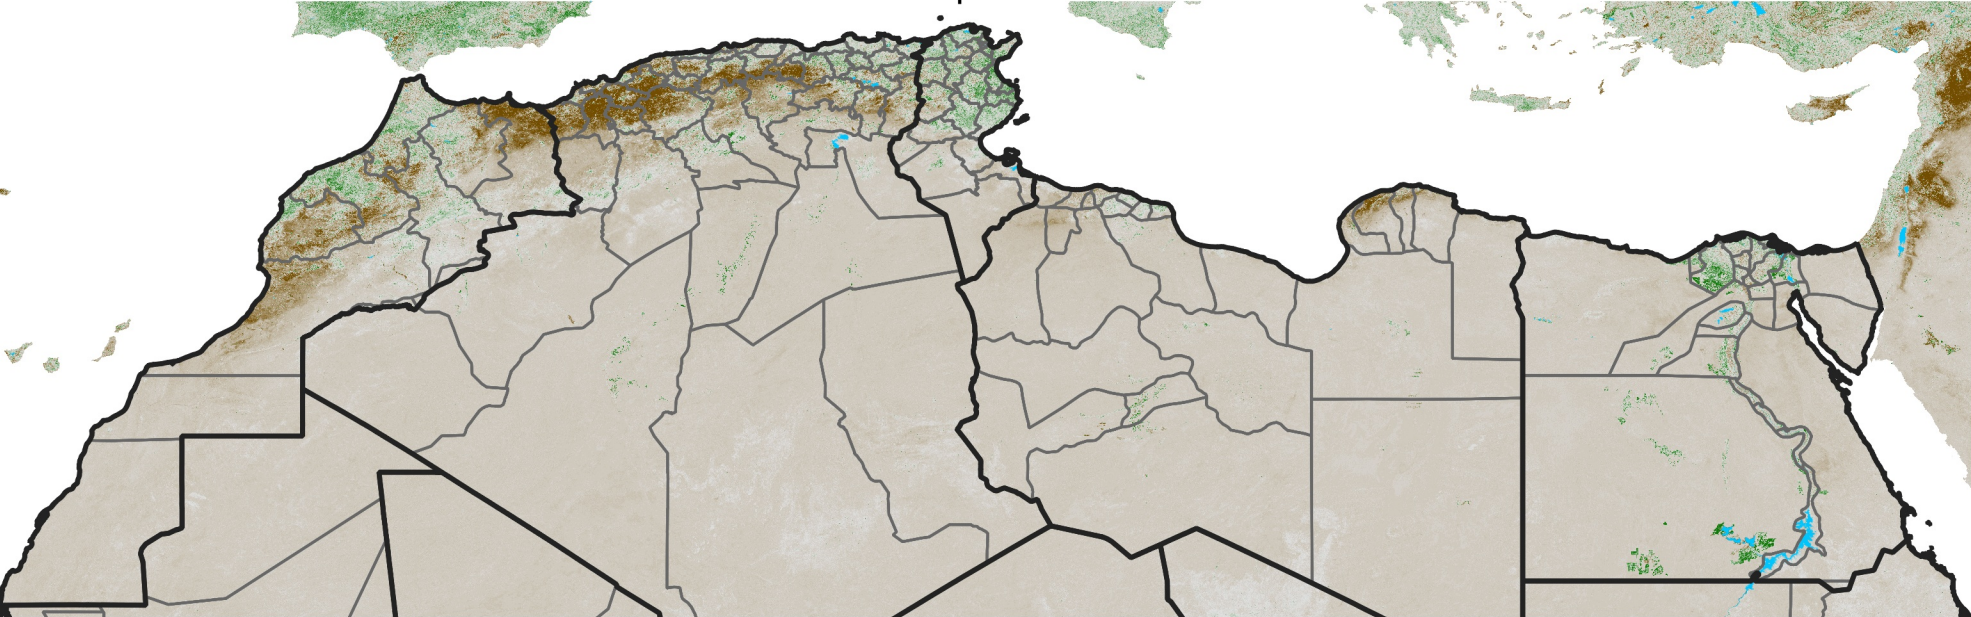

# North Africa NDVI Anomaly

2025 minus mean (2003 - 2022)

Period 11 / April 11 - 20, 2025

## NDVI Anomaly

< -0.3   -0.2   -0.1   -0.05   0.05   0.1   0.2   >0.3

Negative

No Difference

Positive