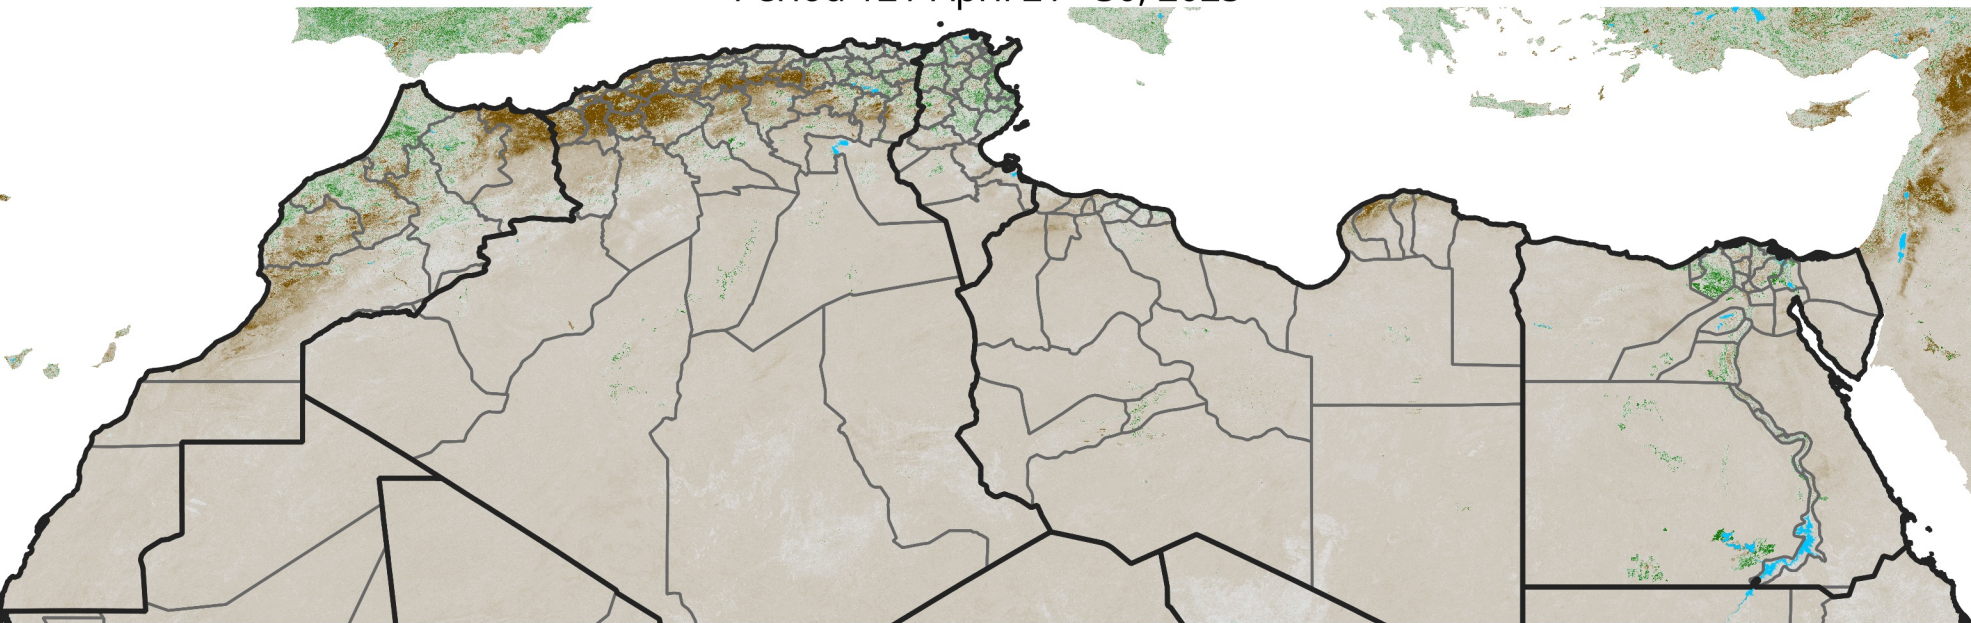

# North Africa NDVI Anomaly

2025 minus mean (2003 - 2022)

Period 12 / April 21 - 30, 2025

## NDVI Anomaly

< -0.3   -0.2   -0.1   -0.05   0.05   0.1   0.2   >0.3

Negative

No Difference

Positive