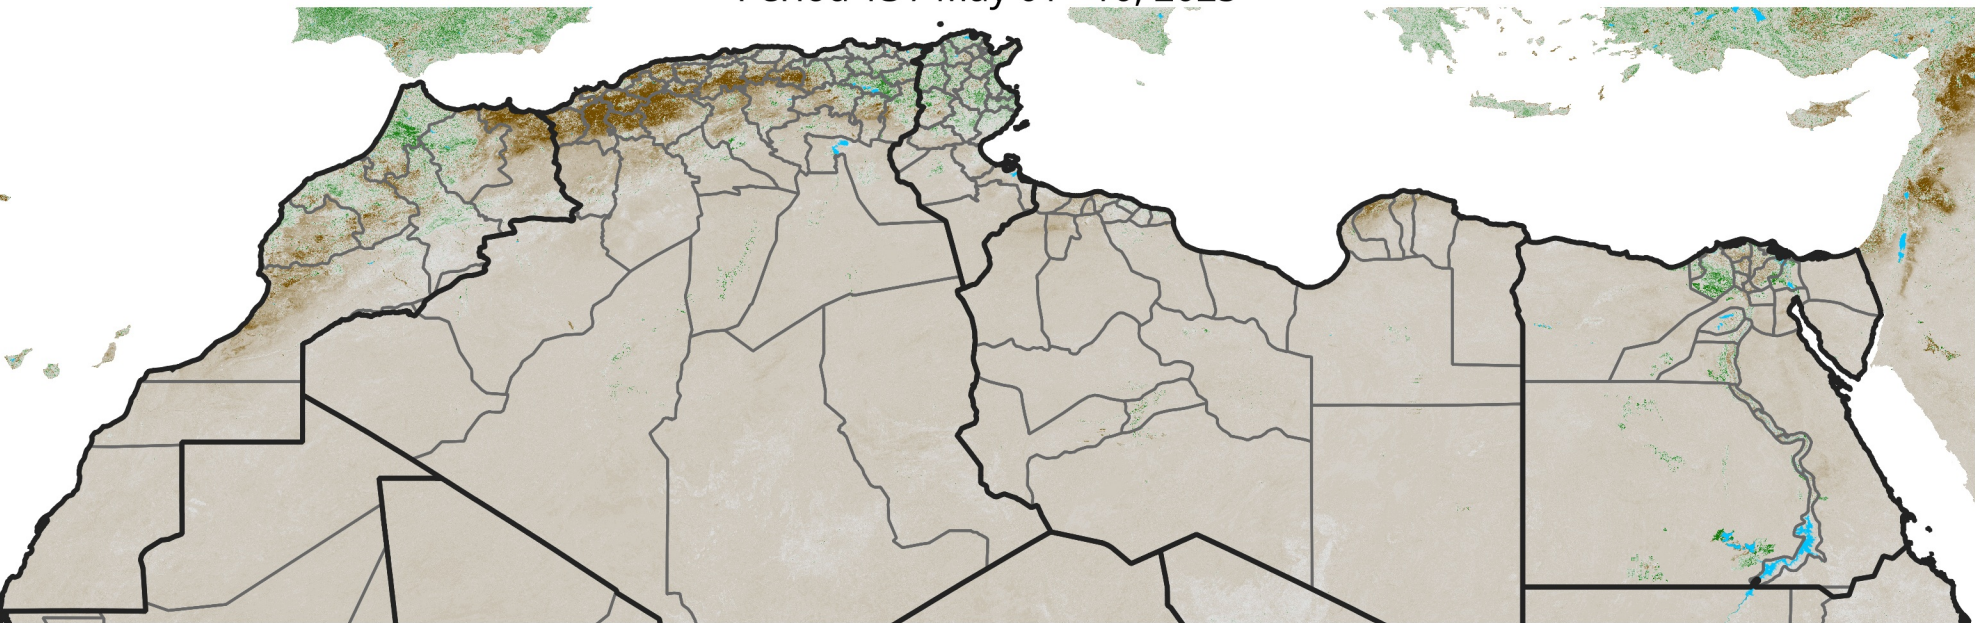

North Africa NDVI Anomaly

2025 minus mean (2003 - 2022)

Period 13 / May 01 - 10, 2025

NDVI Anomaly

< -0.3 -0.2 -0.1 -0.05 0.05 0.1 0.2 >0.3

Negative

No Difference

Positive