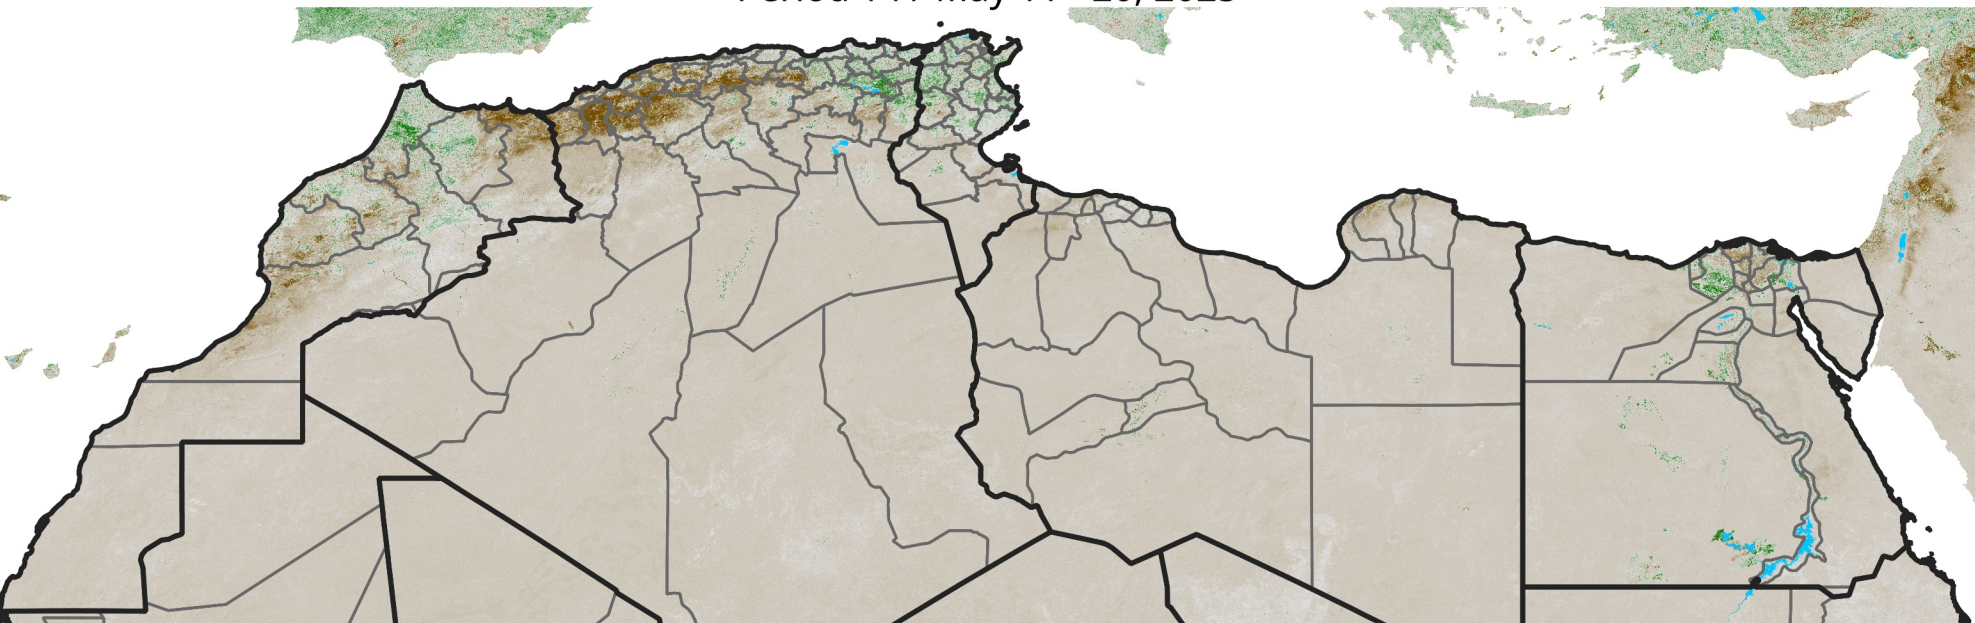

# North Africa NDVI Anomaly

2025 minus mean (2003 - 2022)

Period 14 / May 11 - 20, 2025

## NDVI Anomaly

< -0.3   -0.2   -0.1   -0.05   0.05   0.1   0.2   >0.3

Negative

No Difference

Positive