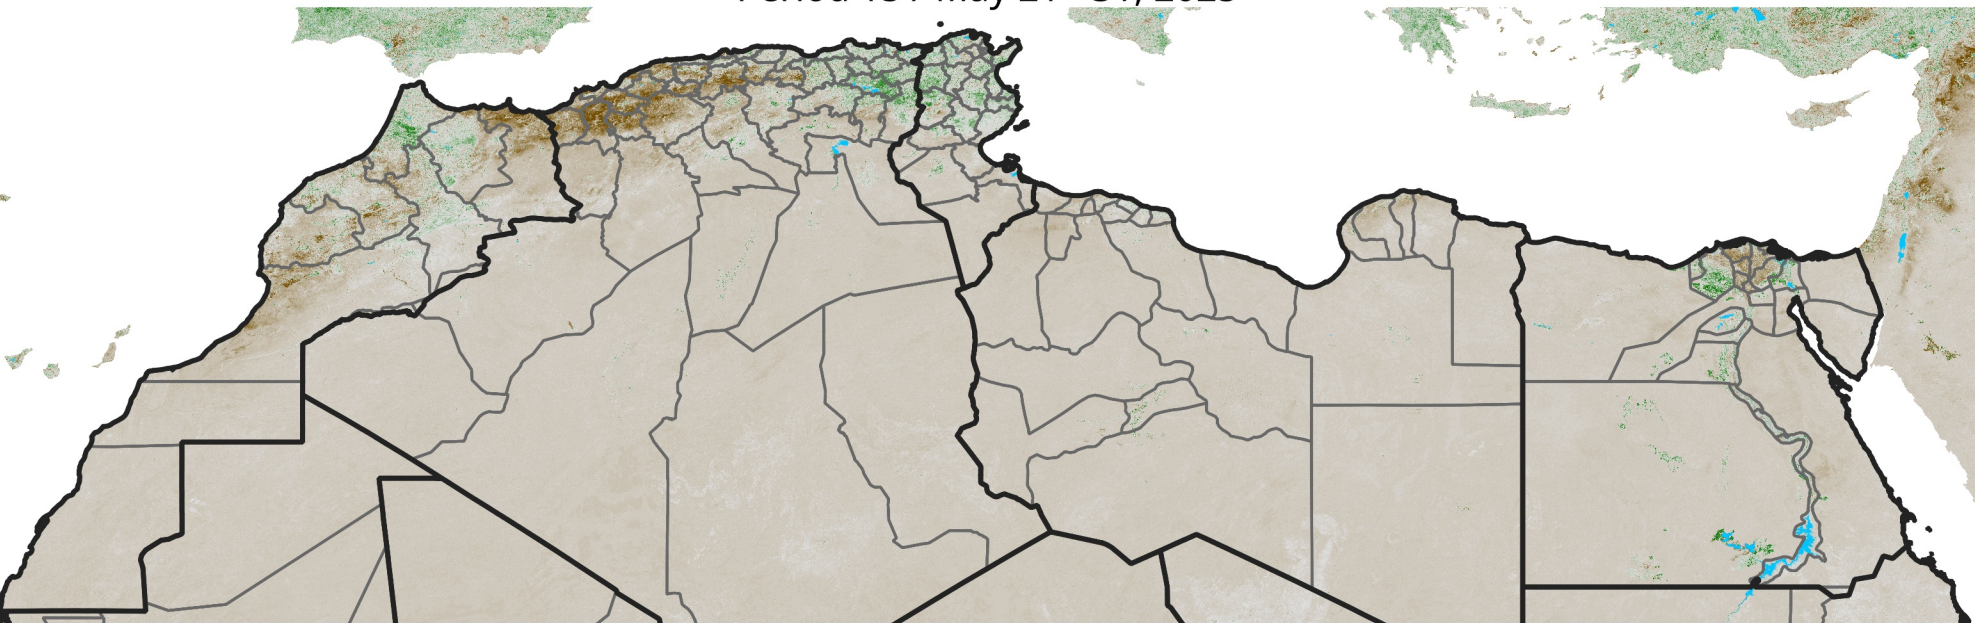

# North Africa NDVI Anomaly

2025 minus mean (2003 - 2022)

Period 15 / May 21 - 31, 2025

## NDVI Anomaly

< -0.3   -0.2   -0.1   -0.05   0.05   0.1   0.2   >0.3

Negative                      No Difference                      Positive