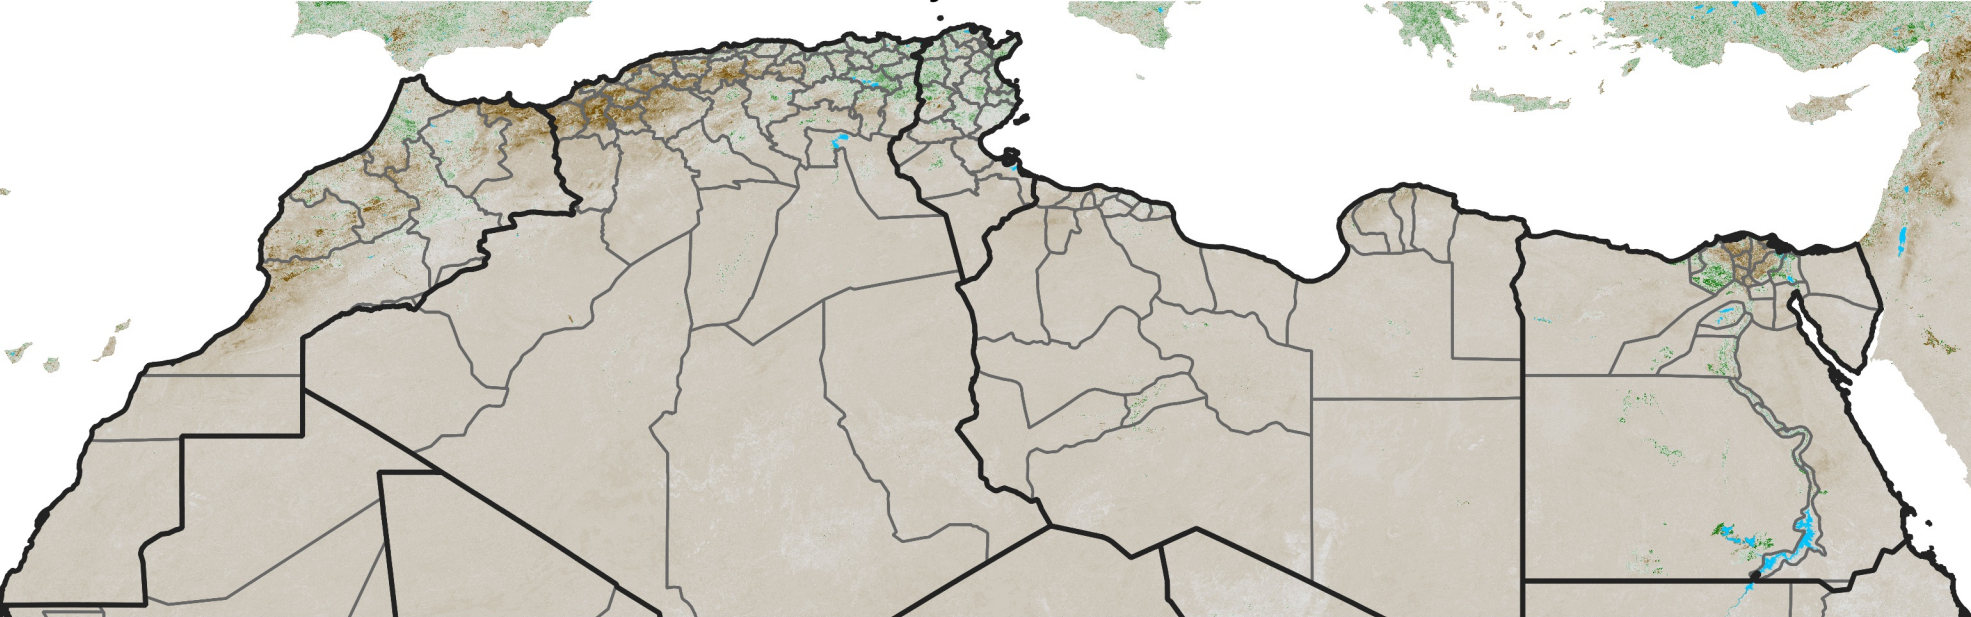

North Africa NDVI Anomaly

2025 minus mean (2003 - 2022)

Period 16 / June 01 - 10, 2025

NDVI Anomaly

< -0.3 -0.2 -0.1 -0.05 0.05 0.1 0.2 >0.3

Negative

No Difference

Positive