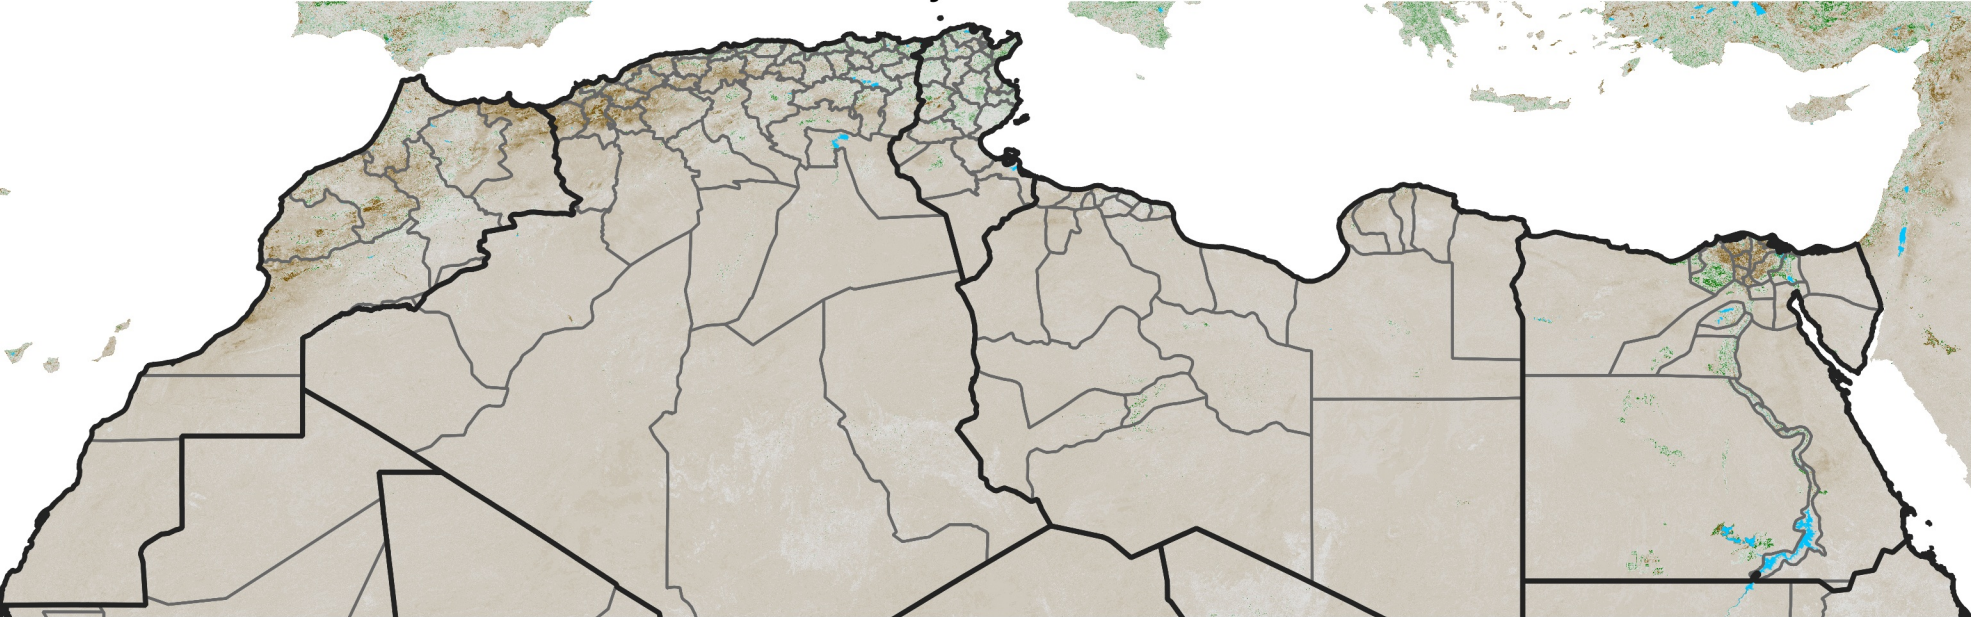

North Africa NDVI Anomaly

2025 minus mean (2003 - 2022)

Period 18 / June 21 - 30, 2025

NDVI Anomaly

< -0.3 -0.2 -0.1 -0.05 0.05 0.1 0.2 >0.3

Negative

No Difference

Positive