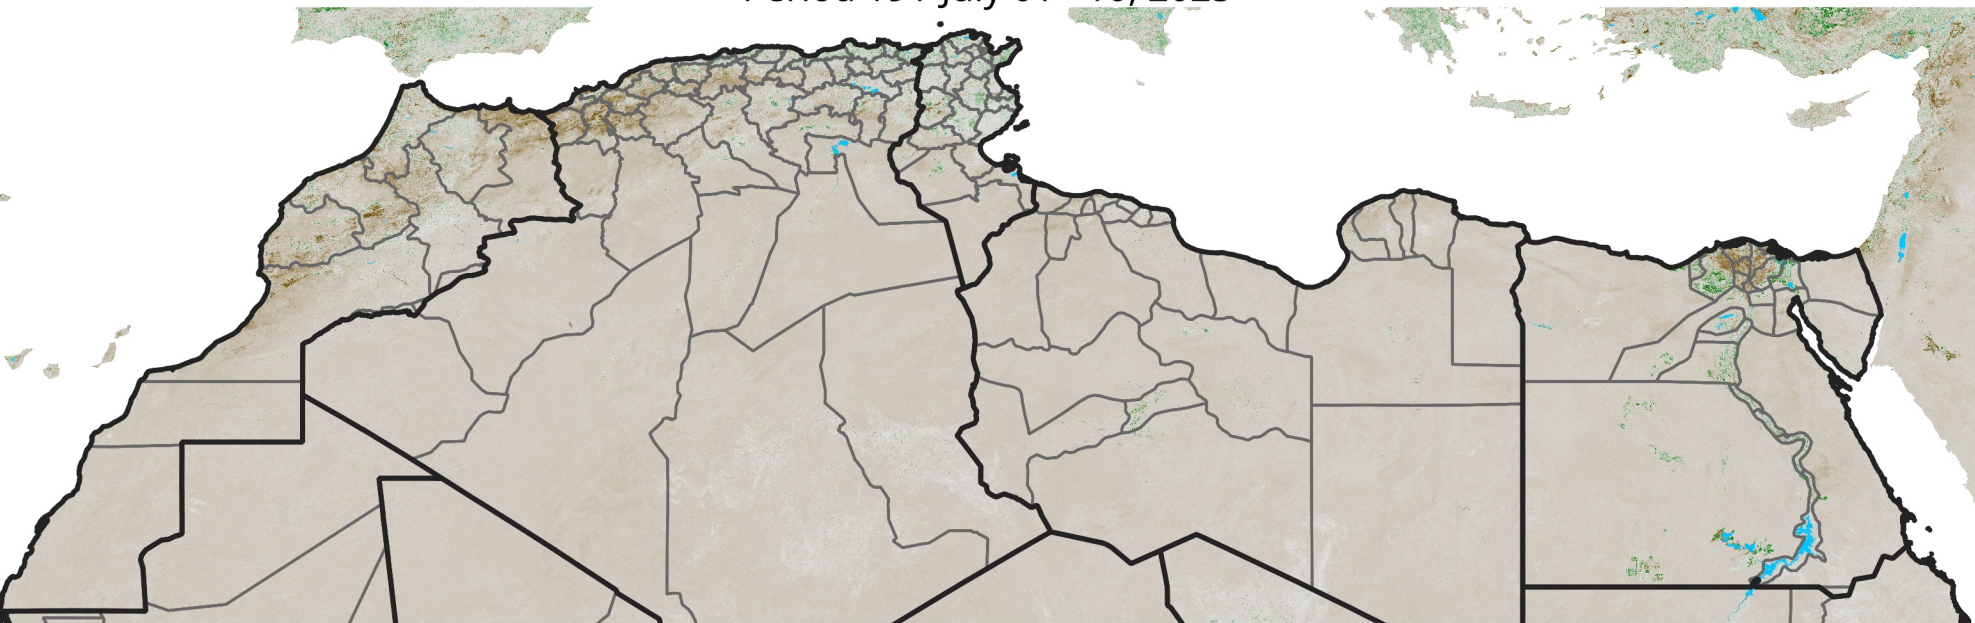

North Africa NDVI Anomaly

2025 minus mean (2003 - 2022)

Period 19 / July 01 - 10, 2025

NDVI Anomaly

<math><-0.3</math> -0.2 -0.1 -0.05 0.05 0.1 0.2 >0.3

Negative

No Difference

Positive