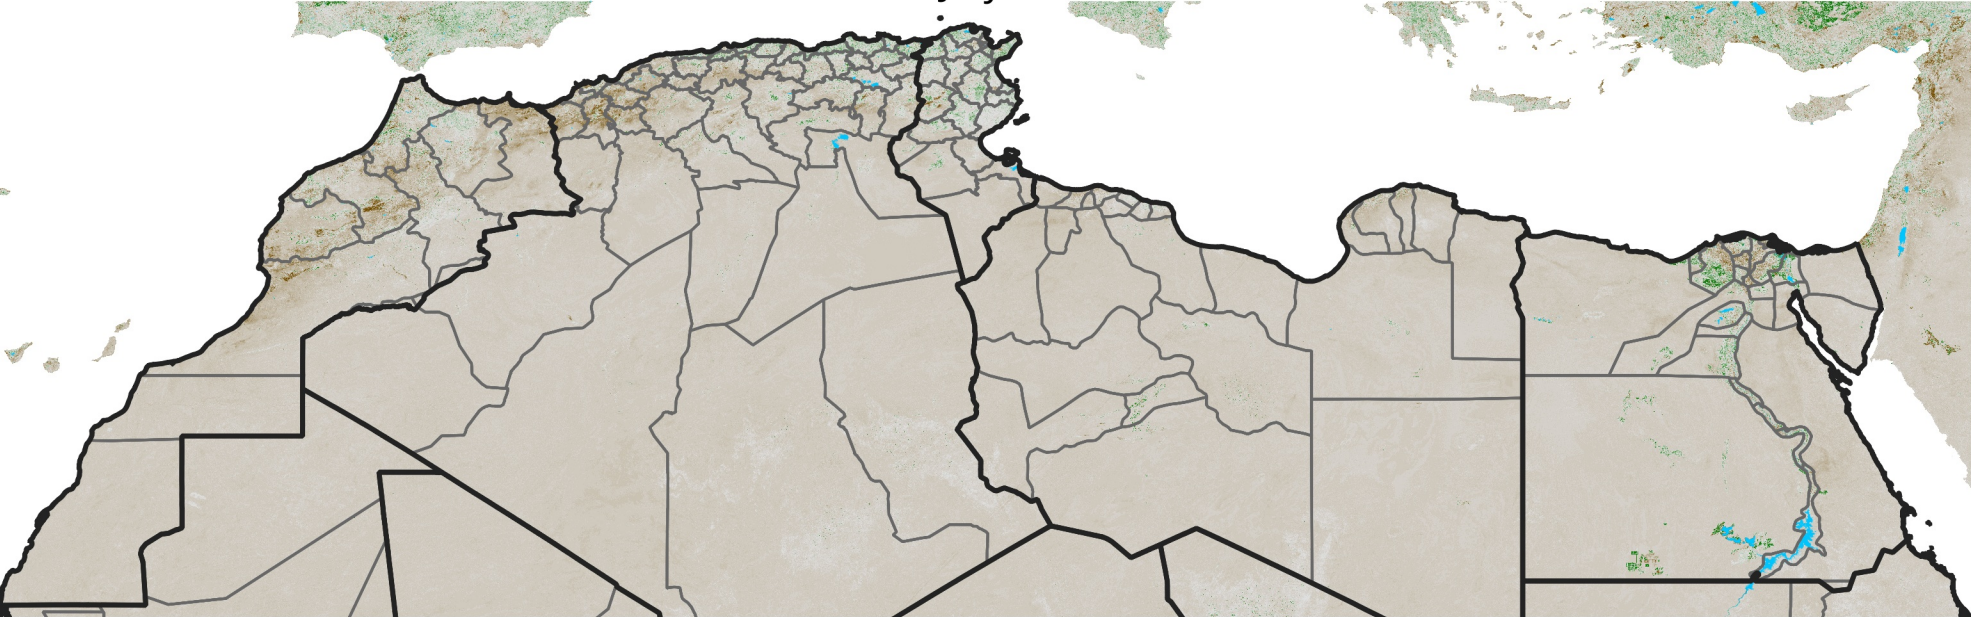

North Africa NDVI Anomaly

2025 minus mean (2003 - 2022)

Period 21 / July 21 - 31, 2025

NDVI Anomaly

<math>< -0.3</math> -0.2 -0.1 -0.05 0.05 0.1 0.2 > 0.3

Negative

No Difference

Positive