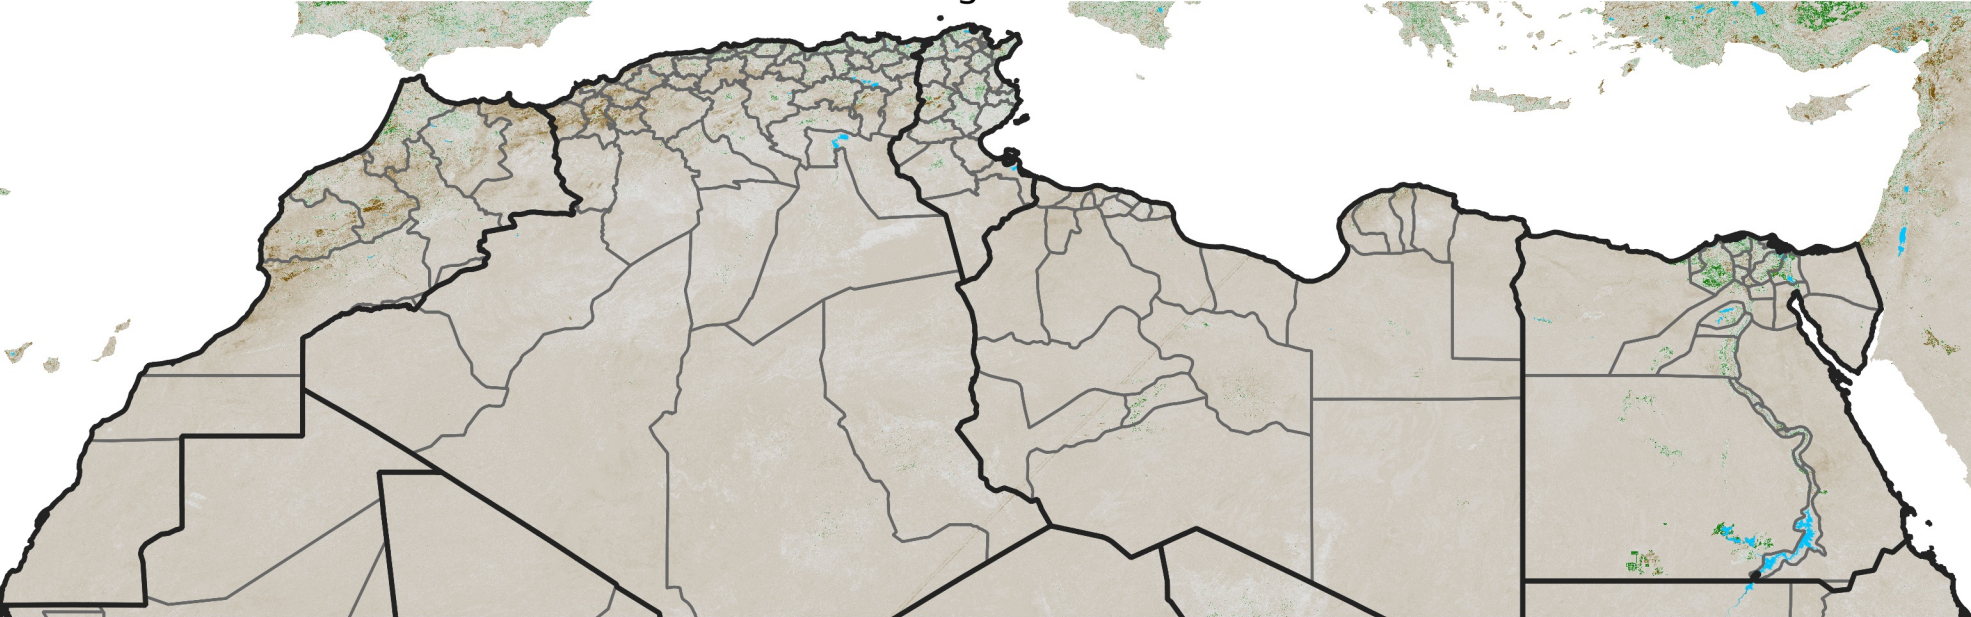

North Africa NDVI Anomaly

2025 minus mean (2003 - 2022)

Period 23 / August 11 - 20, 2025

NDVI Anomaly

<math>< -0.3</math> -0.2 -0.1 -0.05 0.05 0.1 0.2 > 0.3

Negative

No Difference

Positive