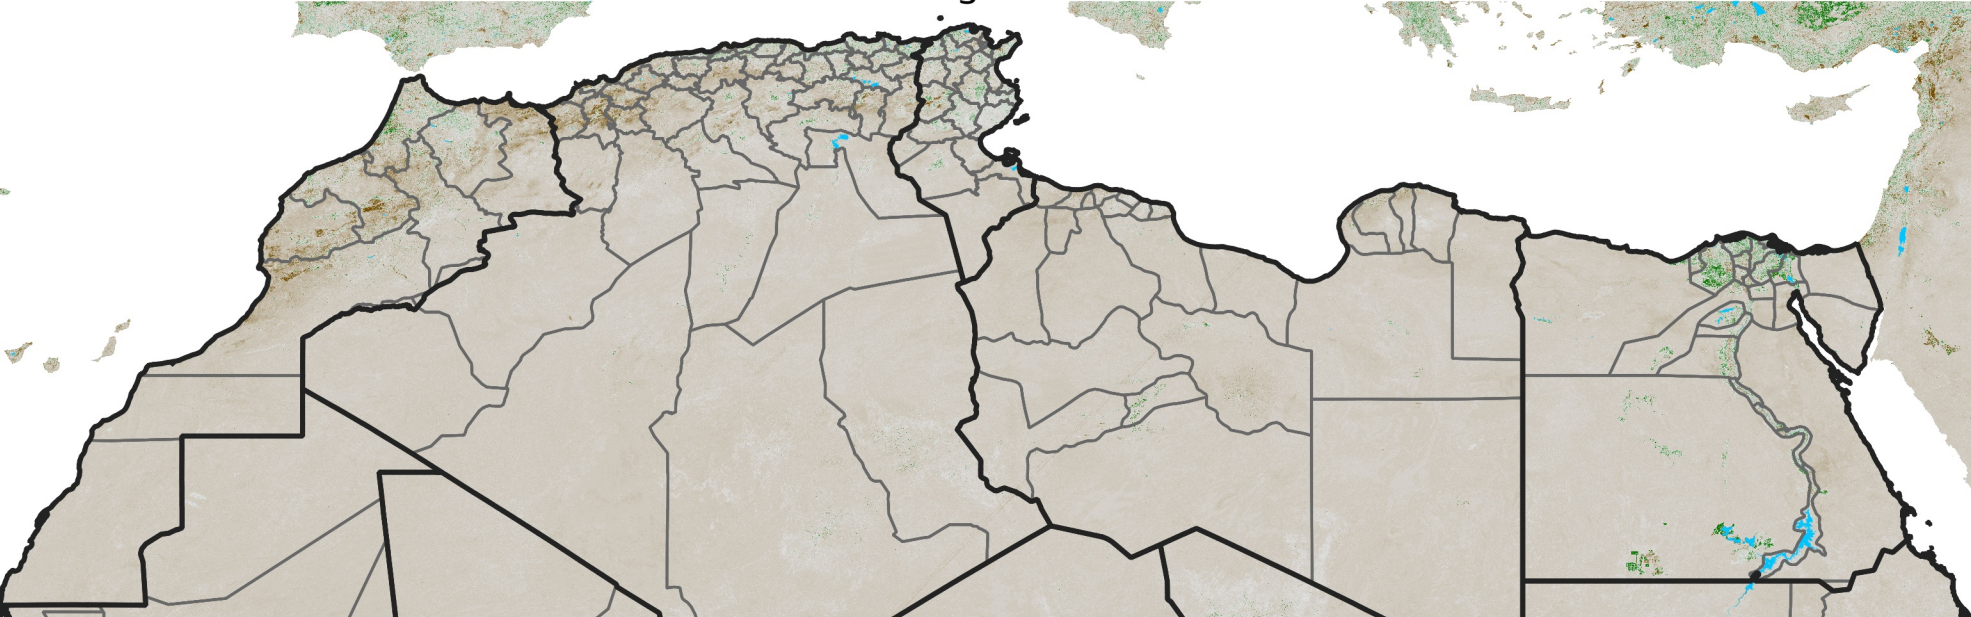

# North Africa NDVI Anomaly

2025 minus mean (2003 - 2022)

Period 24 / August 21 - 31, 2025

## NDVI Anomaly

< -0.3   -0.2   -0.1   -0.05   0.05   0.1   0.2   >0.3

Negative

No Difference

Positive