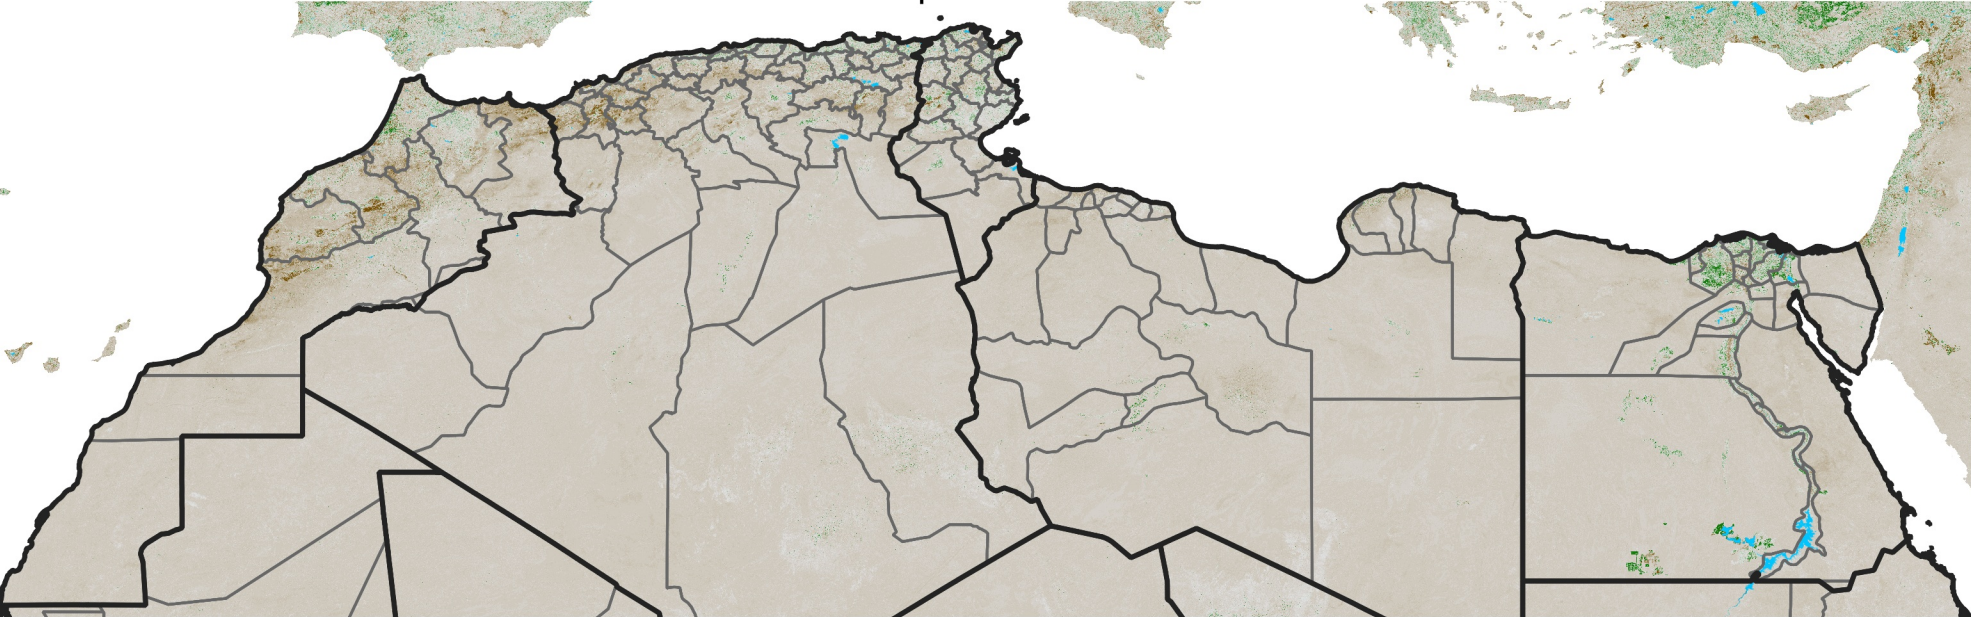

# North Africa NDVI Anomaly

2025 minus mean (2003 - 2022)  
Period 25 / September 01 - 10, 2025

## NDVI Anomaly

< -0.3   -0.2   -0.1   -0.05   0.05   0.1   0.2   >0.3

Negative                      No Difference                      Positive