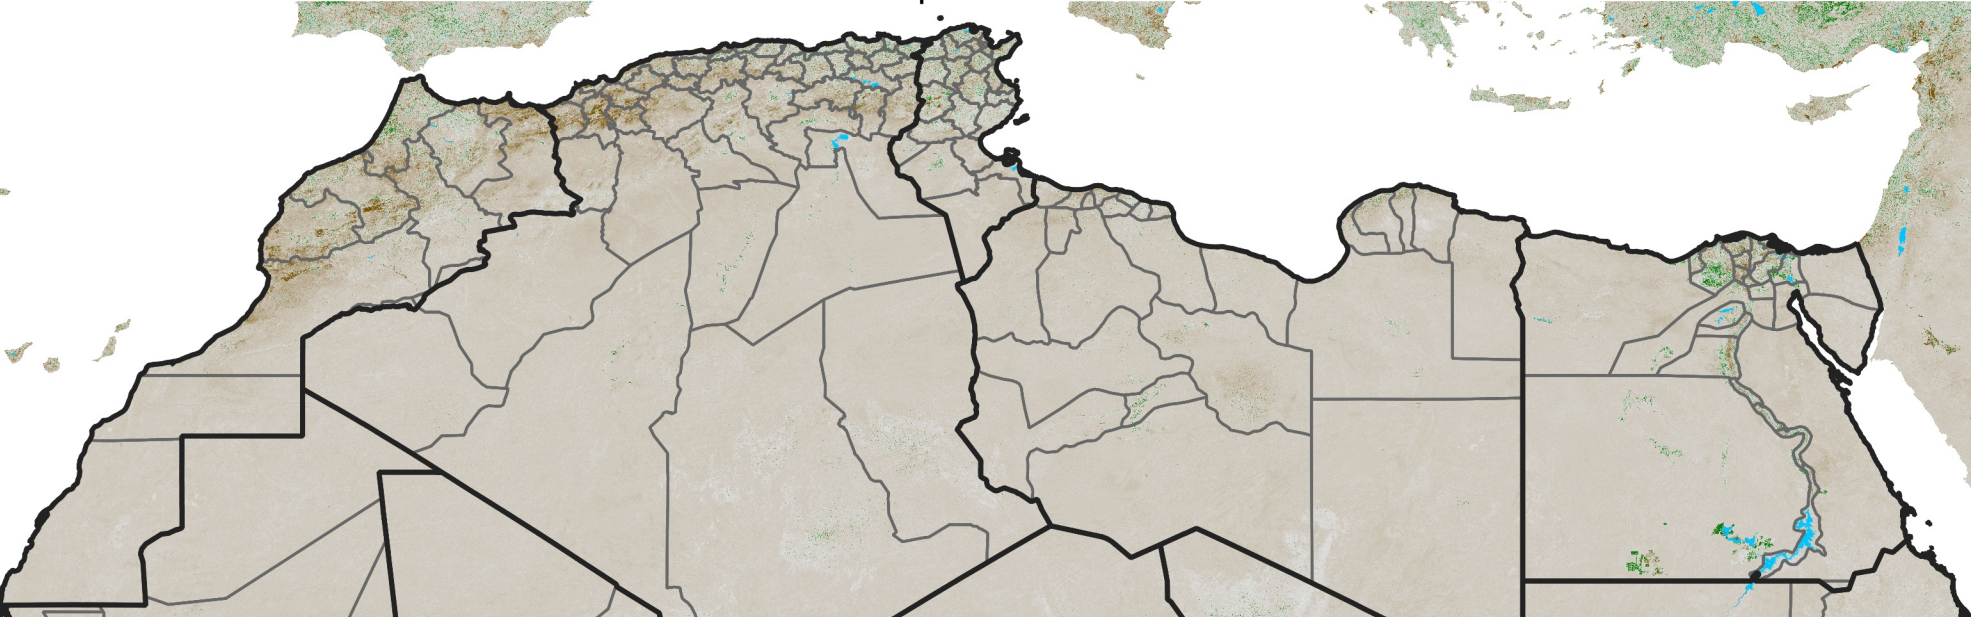

# North Africa NDVI Anomaly

2025 minus mean (2003 - 2022)  
Period 27 / September 21 - 30, 2025

## NDVI Anomaly

< -0.3   -0.2   -0.1   -0.05   0.05   0.1   0.2   >0.3

Negative

No Difference

Positive